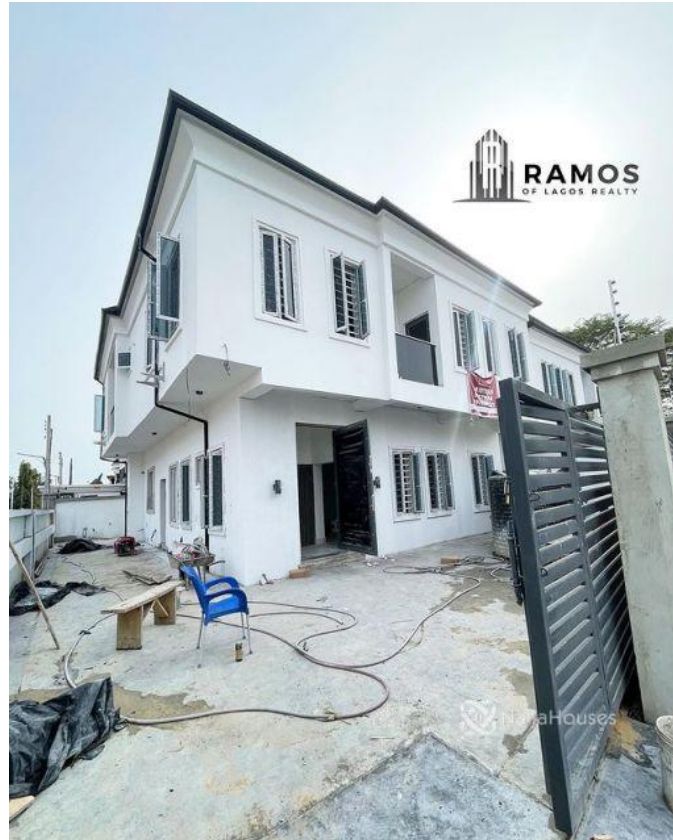

agungi,lekki, Lekki, Lekki, Lagos

agungi,lekki, Lekki, Lekki, Lagos

NGN 145,000,000.00

Ramos Of Lagos Realty
Nigeria

Mobile: 08133355522
Office:
Fax:
info@ramosofrealty.com