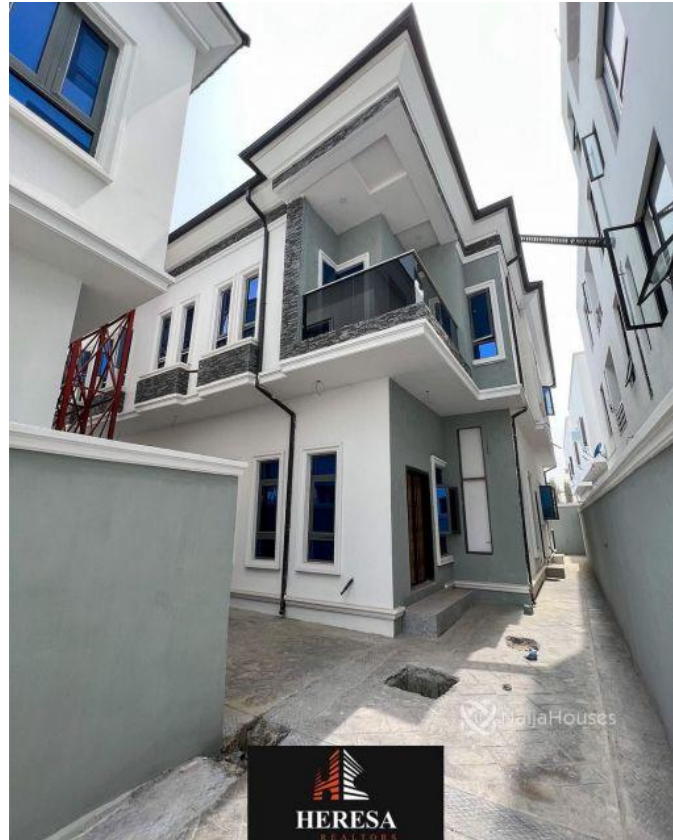

agungi, lekki, Lekki Phase 1, Lekki, Lagos

**agungi, lekki, Lekki Phase 1, Lekki, Lagos**

**NGN 88,000,000.00**

Oluchi Onuegbu

Nigeria

Mobile: 09091394938

Office:

Fax:

## Property Details

Category **For Sale**

Status **Expired**

Price/Sq Ft ₦

On  
naijahouses.com  
**1054 days**

Type **Duplex**

Built

FOR SALE 4 BEDROOM SEMI DETACHED DUPLEX WITH BQ .....

LOCATION: Agungi , Lagos PRICE: N88m Features: -Rooms En suite -Tiled floor -Musical speakers -1 bq - Wardrobes -Spacious rooms -POP ceiling -Fitted Kitchen -Shower -Balcony -Parking Space -Gated estate

## Property Photos