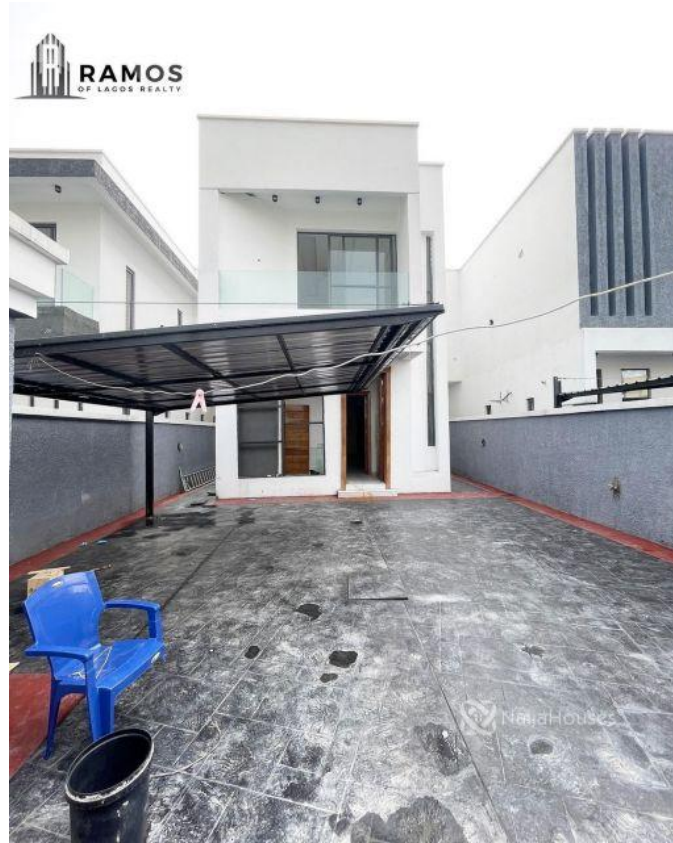

agungi, lekki, Lekki, Lekki, Lagos

agungi, lekki, Lekki, Lekki, Lagos

NGN 135,000,000.00

Ramos Of Lagos Realty
Nigeria

Mobile: 08133355522
Office:
Fax:
info@ramosofrealty.com