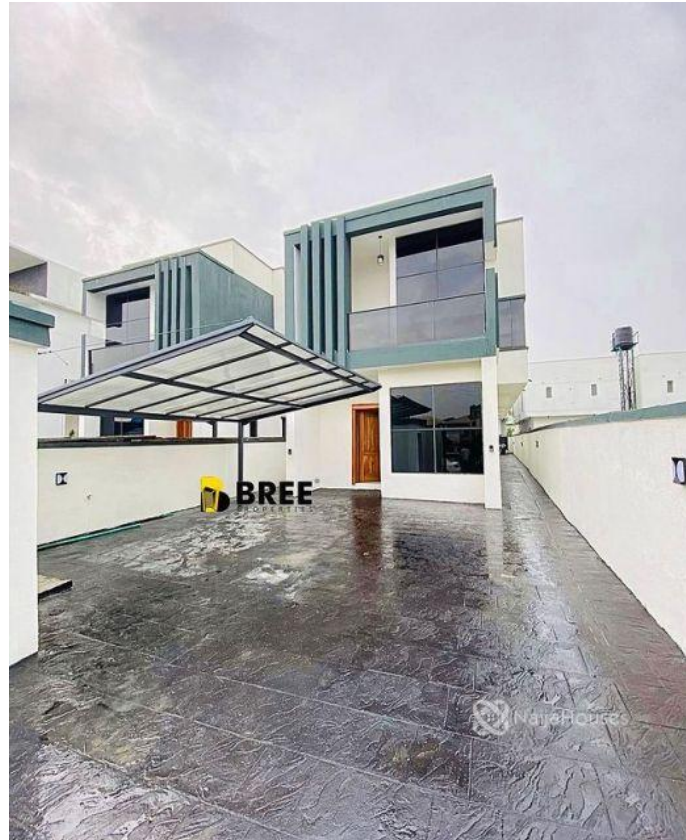

Agungi Lekki, Lekki, Lekki, Lagos

Agungi Lekki, Lekki, Lekki, Lagos

NGN 145,000,000.00

Bree Properties

Nigeria

Mobile: 08034775667

Office:

Fax:

Breepropertiesng@yahoo.com