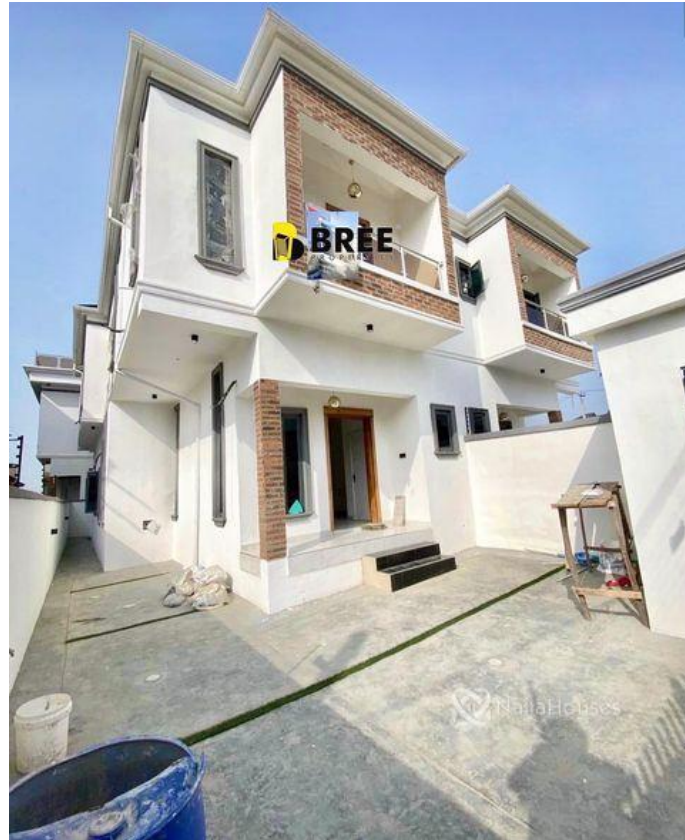

agungi , Lekki, Lekki, Lagos

**agungi , Lekki, Lekki, Lagos**

**NGN 82,000,000.00**

Bree Properties  
Nigeria

Mobile: 08034775667  
Office:  
Fax:  
[Breepropertiesng@yahoo.com](mailto:Breepropertiesng@yahoo.com)

## Property Details

Category **For Sale**

Status **Active**

Price/Sq Ft ₦

On  
naijahouses.com  
**961 days**

Type **Duplex**

Built

For sale Spacious 4 bedroom semi detached duplex Location : Agungi Lekki Lagos Price :82m Features : Good finishings All rooms en-suite 2 Car park space Water treatment Fitted kitchen Family lounge Water heaters Solid sanitary wares Shower cubicle Jacuzzi CCTV cameras Pop ceilings Stamped concrete flooring A room bq Security house Inverter Car port

### Features

No Records Found

Property ID:	P1199425193
Category:	For Sale
Market Status:	Active
Listed Price:	82000000
Year Built:	
Property Size:	Sq m
Building Size:	Sq m
Lot Size:	100Sq m
Price per Sq. Meter:	
Bedroom:	4
Bathroom:	
Toilets:	
Parking:	
Service Fee:	
Other Fee:	
Tax Per Annum:	
Insurance Per Annum:	
HOA Per Annum:	

## Property Photos