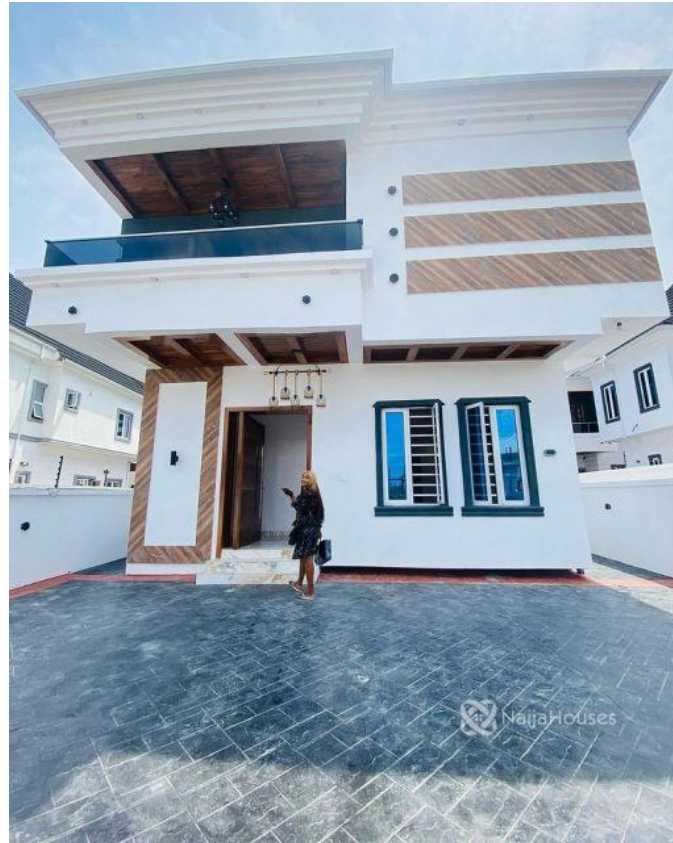

agungi, Lekki, Lekki, Lagos

agungi, Lekki, Lekki, Lagos

NGN 175,000,000.00

Bree Properties
Nigeria

Mobile: 08034775667
Office:
Fax:
Breepropertiesng@yahoo.com