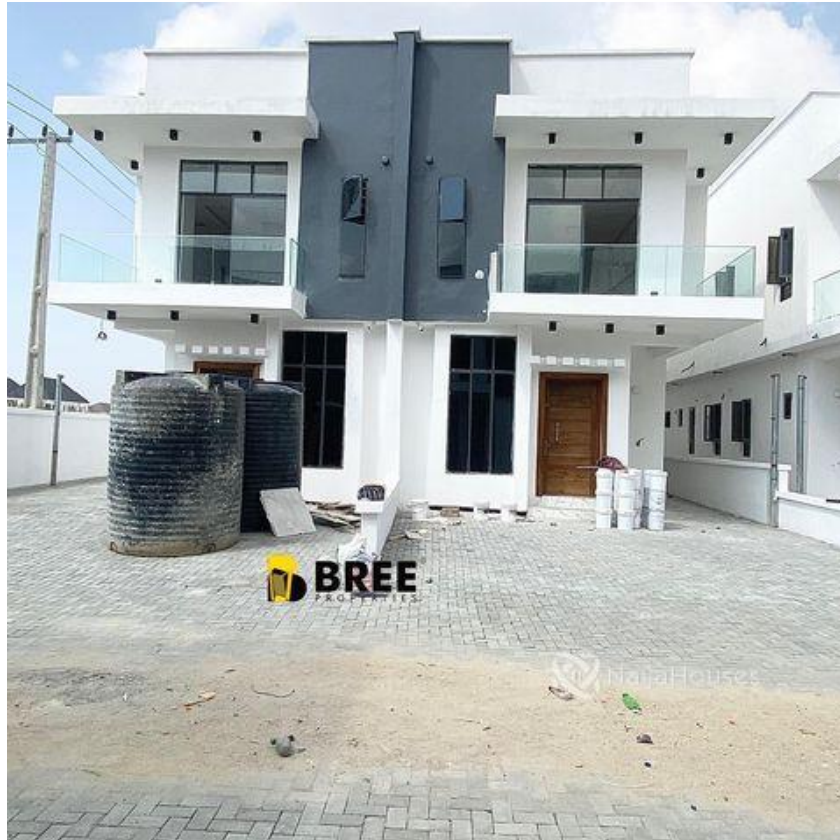

Agungi, Lekki, Lekki, Lagos

Agungi, Lekki, Lekki, Lagos

NGN 85,000,000.00

Bree Properties
Nigeria

Mobile: 08034775667
Office:
Fax:
Breepropertiesng@yahoo.com

Property Details

Category **For Sale**

Status **Active**

Price/Sq Ft ₦

On
naijahouses.com
968 days

Type **Duplex**

Built

For Sale!! Very spacious units of 4 Bedroom semi detached duplexes Location: Agungi Lekki Lagos Price: 85m
Features: Serviced All rooms en-suite Quality finishings Defined dining section Fitted kitchen Family Lounge
Inbuilt speakers Water heaters Shower cubicles Bath tubs Walk in closet 1 room bq

Property Summary

Features

No Records Found

Property ID:	P2732395139
Category:	For Sale
Market Status:	Active
Listed Price:	85000000
Year Built:	
Property Size:	Sq m
Building Size:	Sq m
Lot Size:	100Sq m
Price per Sq. Meter:	
Bedroom:	4
Bathroom:	
Toilets:	
Parking:	
Service Fee:	
Other Fee:	
Tax Per Annum:	
Insurance Per Annum:	
HOA Per Annum:	