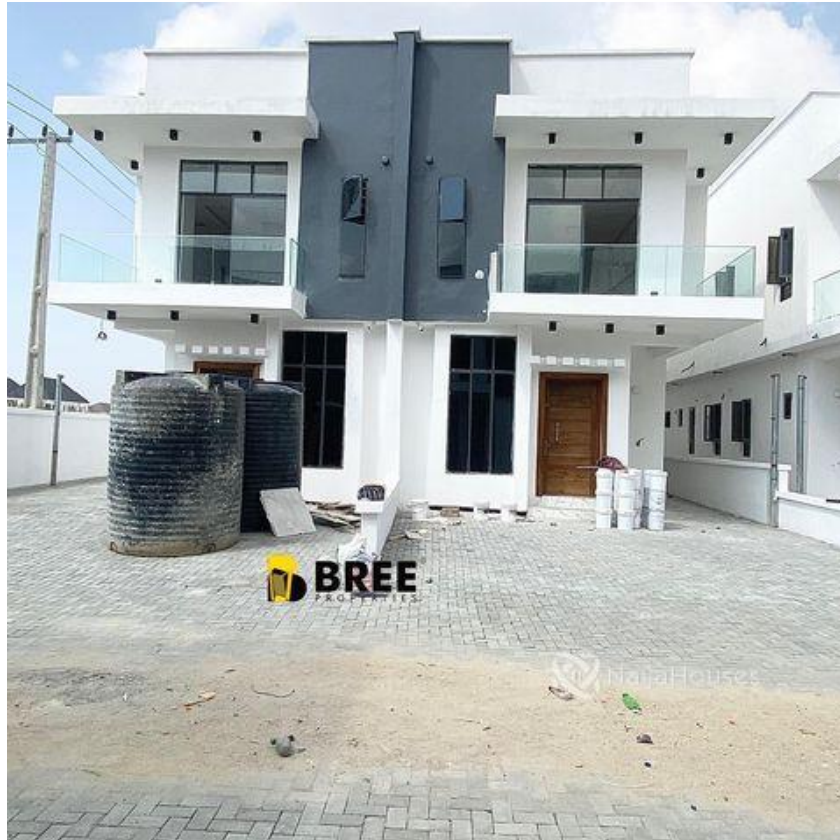

Agungi, Lekki, Lekki, Lagos

Agungi, Lekki, Lekki, Lagos

NGN 85,000,000.00

Bree Properties

Nigeria

Mobile: 08034775667

Office:

Fax:

Breepropertiesng@yahoo.com

Property Details

Category **For Sale**

Status **Active**

Price/Sq Ft ₦

On
naijahouses.com
975 days

Type **Duplex**

Built

For Sale!! Very spacious units of 4 Bedroom semi detached duplexes Location: Agungi Lekki Lagos Price: 85m
Features: Serviced All rooms en-suite Quality finishings Defined dining section Fitted kitchen Family Lounge
Inbuilt speakers Water heaters Shower cubicles Bath tubs Walk in closet 1 room bq

Property Summary

Features

No Records Found

Property ID:	P2732395139
Category:	For Sale
Market Status:	Active
Listed Price:	85000000
Year Built:	
Property Size:	Sq m
Building Size:	Sq m
Lot Size:	100Sq m
Price per Sq. Meter:	
Bedroom:	4
Bathroom:	
Toilets:	
Parking:	
Service Fee:	
Other Fee:	
Tax Per Annum:	
Insurance Per Annum:	
HOA Per Annum:	