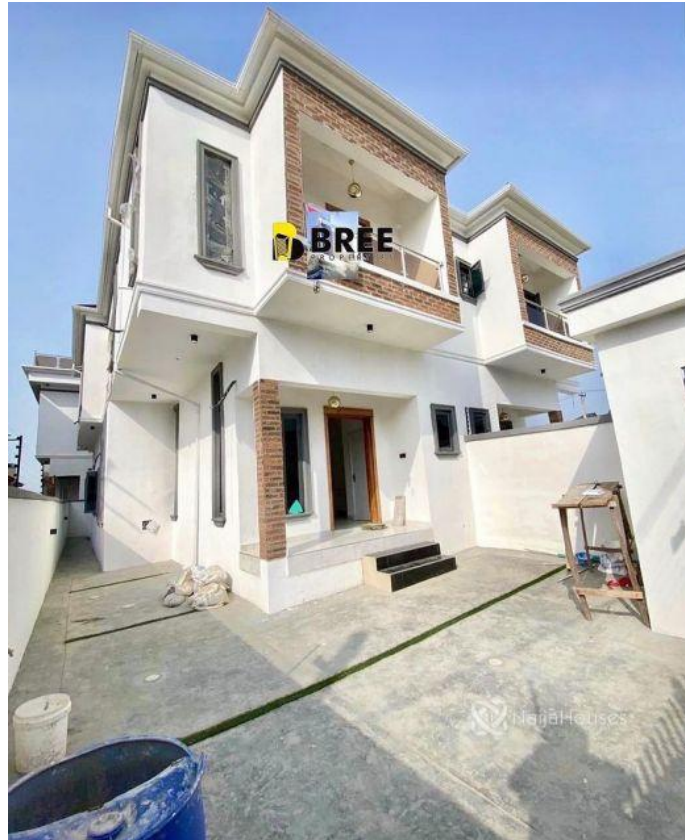

Agungi, Lekki, Lekki, Lagos

Agungi, Lekki, Lekki, Lagos

NGN 85,000,000.00

Bree Properties

Nigeria

Mobile: 08034775667

Office:

Fax:

Breepropertiesng@yahoo.com

Property Details

Category **For Sale**

Status **Active**

Price/Sq Ft ₦

On
naijahouses.com
986 days

Type **Duplex**

Built

For Sale!! Very spacious units of 4 Bedroom semi detached duplexes Location: Agungi Lekki Lagos Price: 85m
Features: All rooms en-suite Quality finishings Fitted kitchen Family Lounge Inbuilt speakers Water heaters
Shower cubicles Bath tubs 1 room bq

Property Summary

Features

No Records Found

Property ID:	P8852505098
Category:	For Sale
Market Status:	Active
Listed Price:	85000000
Year Built:	
Property Size:	Sq m
Building Size:	Sq m
Lot Size:	100Sq m
Price per Sq. Meter:	
Bedroom:	4
Bathroom:	
Toilets:	
Parking:	
Service Fee:	
Other Fee:	
Tax Per Annum:	
Insurance Per Annum:	
HOA Per Annum:	