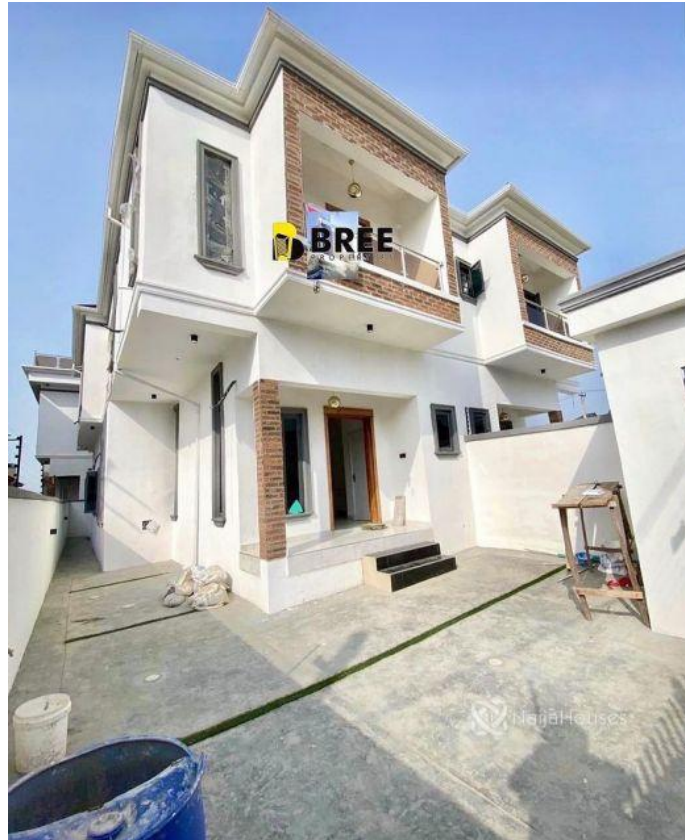

Agungi, Lekki, Lekki, Lagos

Agungi, Lekki, Lekki, Lagos

NGN 85,000,000.00

Bree Properties

Nigeria

Mobile: 08034775667

Office:

Fax:

Breepropertiesng@yahoo.com

Property Details

Category **For Sale**

Status **Active**

Price/Sq Ft ₦

On
naijahouses.com
936 days

Type **Duplex**

Built

For Sale!! Very spacious units of 4 Bedroom semi detached duplexes Location: Agungi Lekki Lagos Price: 85m
Features: All rooms en-suite Quality finishings Fitted kitchen Family Lounge Inbuilt speakers Water heaters
Shower cubicles Bath tubs 1 room bq

Property Summary

Features

No Records Found

Property ID:	P8852505098
Category:	For Sale
Market Status:	Active
Listed Price:	85000000
Year Built:	
Property Size:	Sq m
Building Size:	Sq m
Lot Size:	100Sq m
Price per Sq. Meter:	
Bedroom:	4
Bathroom:	
Toilets:	
Parking:	
Service Fee:	
Other Fee:	
Tax Per Annum:	
Insurance Per Annum:	
HOA Per Annum:	