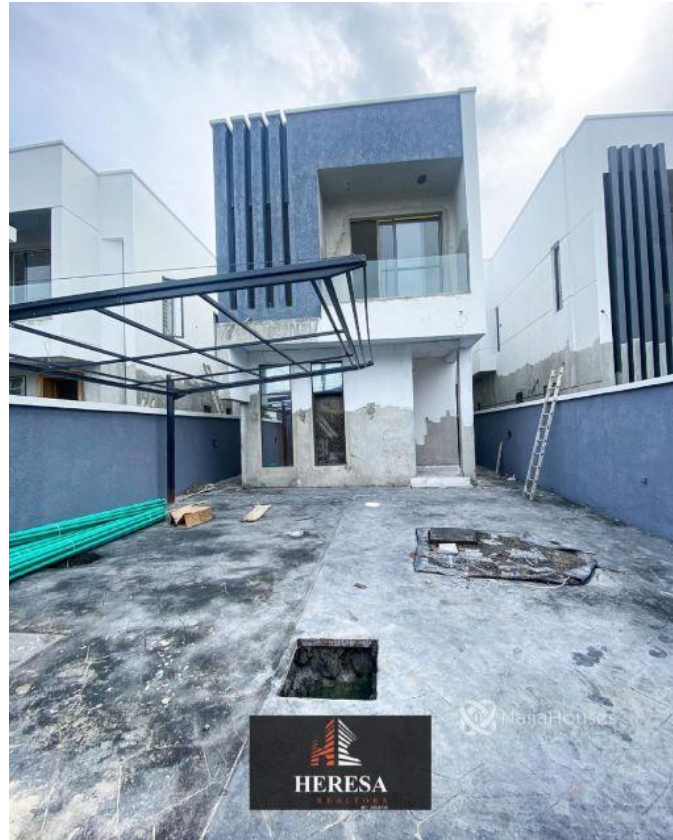

AGUNGI LEKKI LAGOS, Lekki, Lekki, Lagos

AGUNGI LEKKI LAGOS, Lekki, Lekki, Lagos

NGN 120,000,000.00

Oluchi Onuegbu

Nigeria

Mobile: 09091394938

Office:

Fax:

heresarealtors@gmail.com