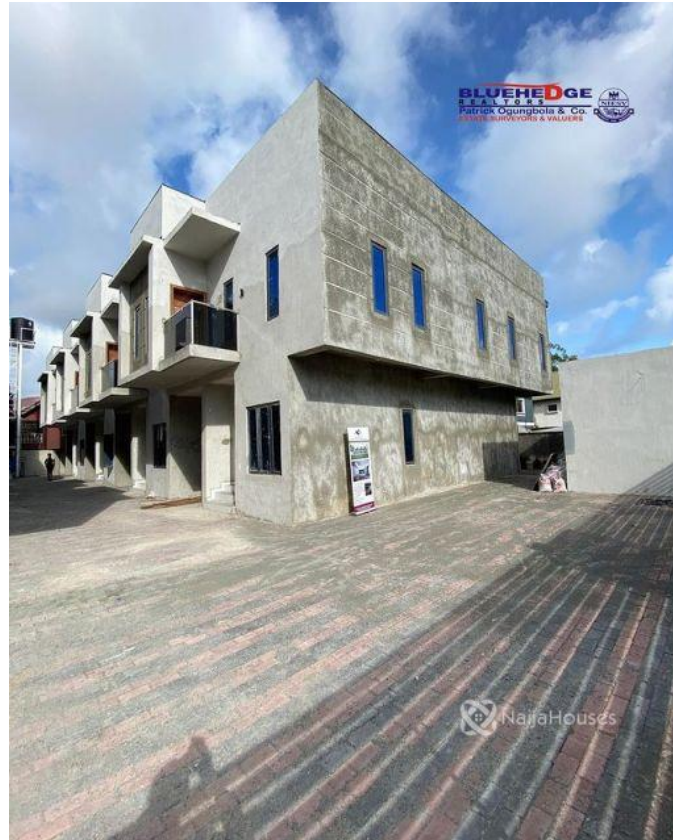

Agungi, Lekki, Lagos

Agungi, Lekki, Lagos

NGN 60,000,000.00

Blue Hedged Realtors

Nigeria

Mobile: 08177766550

Office:

Fax:

bluehedgedrealtors@gmail.com