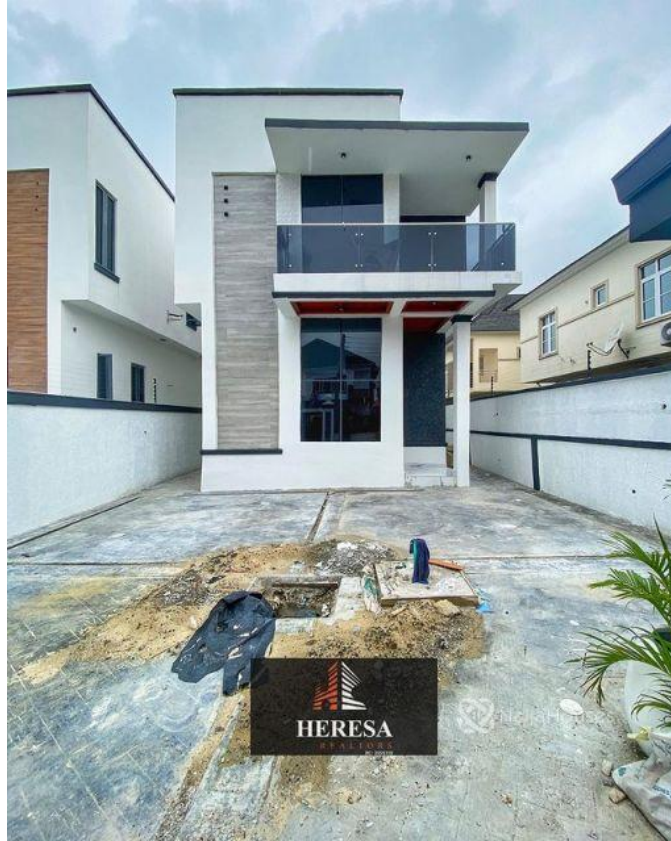

AGUNGI, LAGOS, Lekki, Lekki, Lagos

AGUNGI, LAGOS, Lekki, Lekki, Lagos

NGN 165,000,000.00

Oluchi Onuegbu

Nigeria

Mobile: 09091394938

Office:

Fax:

heresarealtors@gmail.com