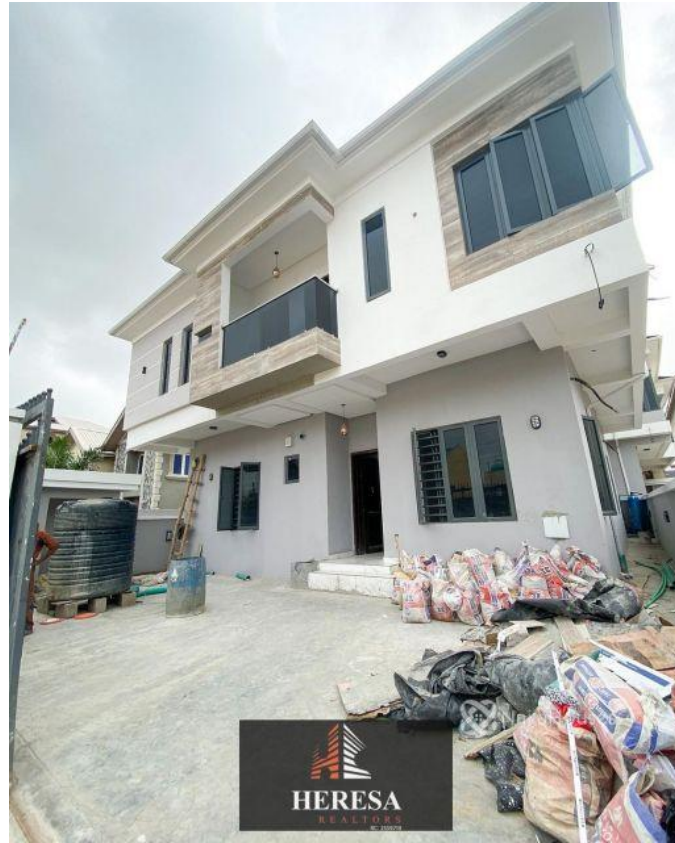

AGUNGI AXIS ,LAGOS, Lekki, Lekki, Lagos

AGUNGI AXIS ,LAGOS, Lekki, Lekki, Lagos

NGN 80,000,000.00

Oluchi Onuegbu
Nigeria

Mobile: 09091394938
Office:
Fax:
heresarealtors@gmail.com

Property Details

Category **For Sale**

Status **Active**

Price/Sq Ft ₦

On
naijahouses.com
1309 days

Type **Duplex**

Built

5 BEDROOM FULLY DETACHED DUPLEX WITH BQ FOR SALE LOCATION:AGUNGI AXIS ,LAGOS Features: - Rooms En suite -Tiled floor -Walk in closet -2 living rooms -Gated Estate -Wardrobes -Spacious rooms -POP ceiling -Fitted Kitchen -Shower -Balcony -Jacuzzi -Parking Space -Serene environment

Property Summary

Features

No Records Found

Property ID:	P5622341923
Category:	For Sale
Market Status:	Active
Listed Price:	80000000
Year Built:	
Property Size:	Sq m
Building Size:	Sq m
Lot Size:	Sq m
Price per Sq. Meter:	
Bedroom:	5
Bathroom:	
Toilets:	
Parking:	
Service Fee:	
Other Fee:	
Tax Per Annum:	
Insurance Per Annum:	
HOA Per Annum:	