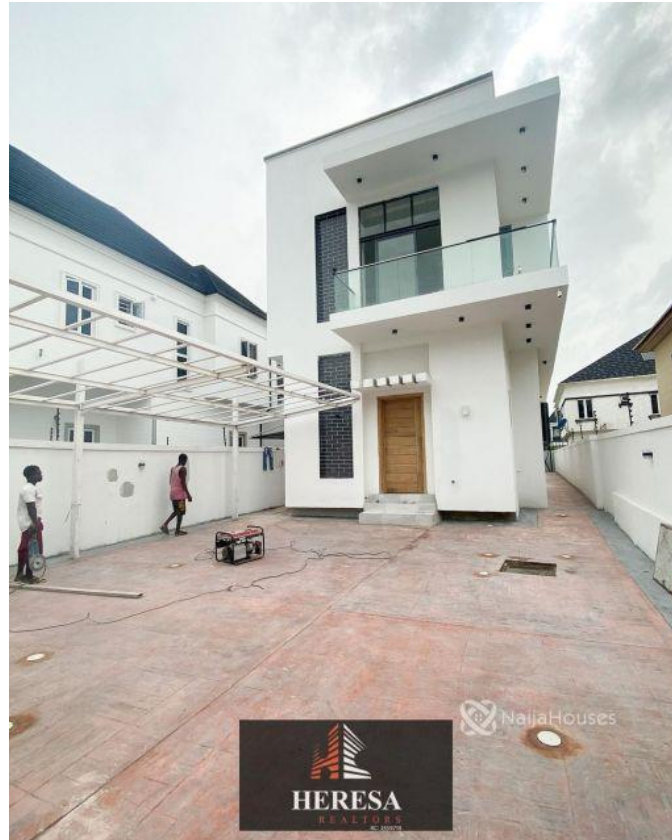

AGUNGI AXIS ,LAGOS, Lekki, Lekki, Lagos

AGUNGI AXIS ,LAGOS, Lekki, Lekki, Lagos

NGN 130,000,000.00

Oluchi Onuegbu

Nigeria

Mobile: 09091394938

Office:

Fax:

heresarealtors@gmail.com