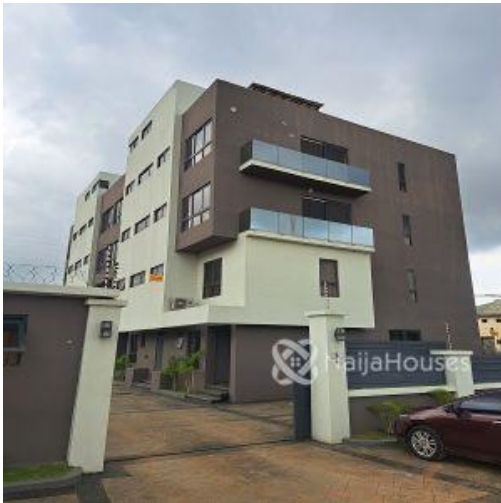

Status **Active**

Price/Sq Ft ₦

On
naijahouses.com
791 days

Type **Luxury
Homes**

Built **2021**

Mercury Icon Luxury Homes is a contemporary style architecture of townhomes comprising of 4 levels. . Services includes power supply [main, generator, grid], roof top lounge, air conditioners, exquisite interiors, and finishings, open plan and equipped kitchen, uniformed securities, water supply. For more information, visit : <http://mercuryiconluxuryhomes.com> 2Bedroom Furnished Apartment. Price : N6,000,000 Service charge : 30% Refundable caution deposit: 15% Agency and Legal : 15%

Property Summary

Features

Gym	Intercom	Power - Battery
Power - Generator	Power - National Grid	Power - Solar Energy
Serviced	Water - Borehole	Water - Public
Access Gate	Balcony	Fence

Property ID:	P0385046143
Category:	For Rent
Market Status:	Active
Listed Price:	6000000
Year Built:	2021
Property Size:	Sq m
Building Size:	Sq m
Lot Size:	Sq m
Price per Sq. Meter:	
Bedroom:	1
Bathroom:	1
Toilets:	2
Parking:	1
Service Fee:	900000
Other Fee:	
Tax Per Annum:	
Insurance Per Annum:	
HOA Per Annum:	