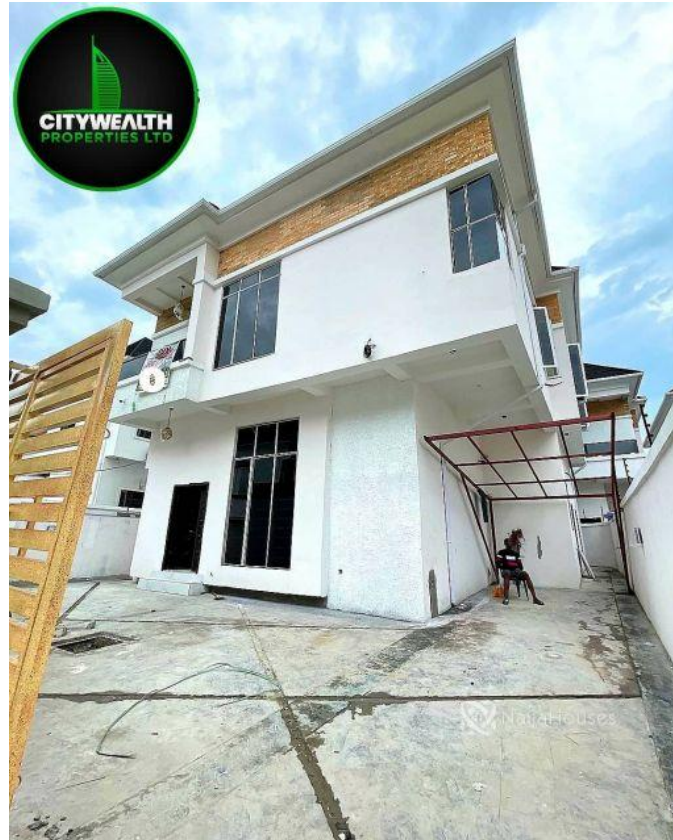

2nd tollgate, Lekki, Lagos, Lekki, Lekki, Lagos

2nd tollgate, Lekki, Lagos, Lekki, Lekki, Lagos

NGN 95,000,000.00

CityWealth Consult
Nigeria

Mobile: 08035226545
Office:
Fax:
citywealthconsult@gmail.com

Property Details

Category **For Sale**

Status **Active**

Price/Sq Ft ₦

On
naijahouses.com
1226 days

Type
Terraces

Built

New Listing Nicely built 4bedroom Fully detached duplex for sale LOCATION: 2nd tollgate PRICE: 95M
FEATURES: - Spacious Living Room - Sizeable bedrooms/Rooms ensuite - BQ - Fitted kitchen - Great design - Quality wardrobes - Sophisticated finishing - Good title document - Beautiful, Modern,& Affordable - Serene environment - Stamp floor

Property Summary

Features

No Records Found

Property ID:	P7452572817
Category:	For Sale
Market Status:	Active
Listed Price:	95000000
Year Built:	
Property Size:	Sq m
Building Size:	Sq m
Lot Size:	Sq m
Price per Sq. Meter:	
Bedroom:	4
Bathroom:	
Toilets:	
Parking:	
Service Fee:	
Other Fee:	
Tax Per Annum:	
Insurance Per Annum:	
HOA Per Annum:	