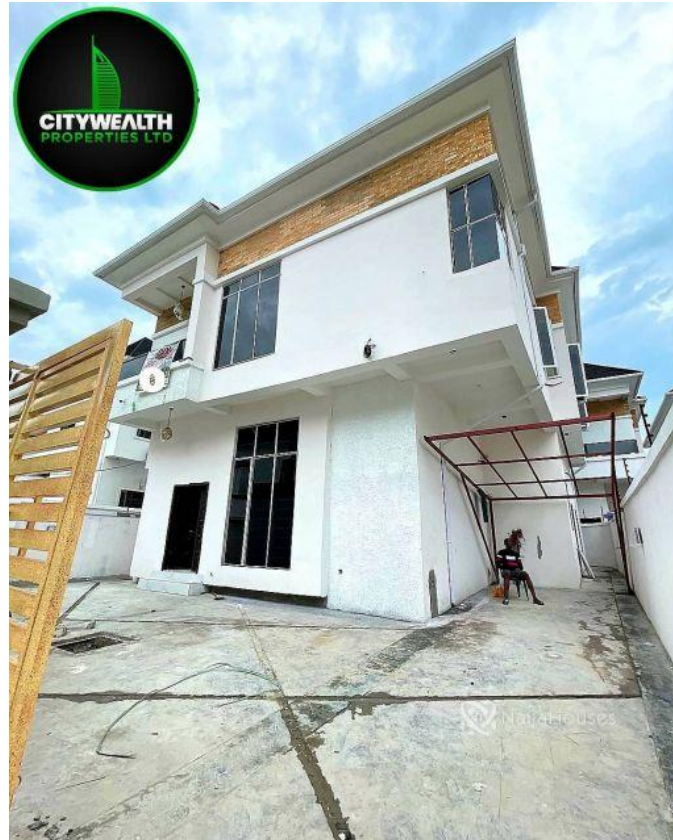

2nd tollgate, Lekki, Lagos, Lekki, Lekki, Lagos

2nd tollgate, Lekki, Lagos, Lekki, Lekki, Lagos

NGN 95,000,000.00

CityWealth Consult
Nigeria

Mobile: 08035226545
Office:
Fax:
citywealthconsult@gmail.com

Property Details

Category **For Sale**

Status **Active**

Price/Sq Ft ₦

On
naijahouses.com
1207 days

Type
Terraces

Built

New Listing Nicely built 4bedroom Fully detached duplex for sale LOCATION: 2nd tollgate PRICE: 95M
FEATURES: - Spacious Living Room - Sizeable bedrooms/Rooms ensuite - BQ - Fitted kitchen - Great design - Quality wardrobes - Sophisticated finishing - Good title document - Beautiful, Modern,& Affordable - Serene environment - Stamp floor

Property Summary

Features

No Records Found

Property ID:	P7452572817
Category:	For Sale
Market Status:	Active
Listed Price:	95000000
Year Built:	
Property Size:	Sq m
Building Size:	Sq m
Lot Size:	Sq m
Price per Sq. Meter:	
Bedroom:	4
Bathroom:	
Toilets:	
Parking:	
Service Fee:	
Other Fee:	
Tax Per Annum:	
Insurance Per Annum:	
HOA Per Annum:	