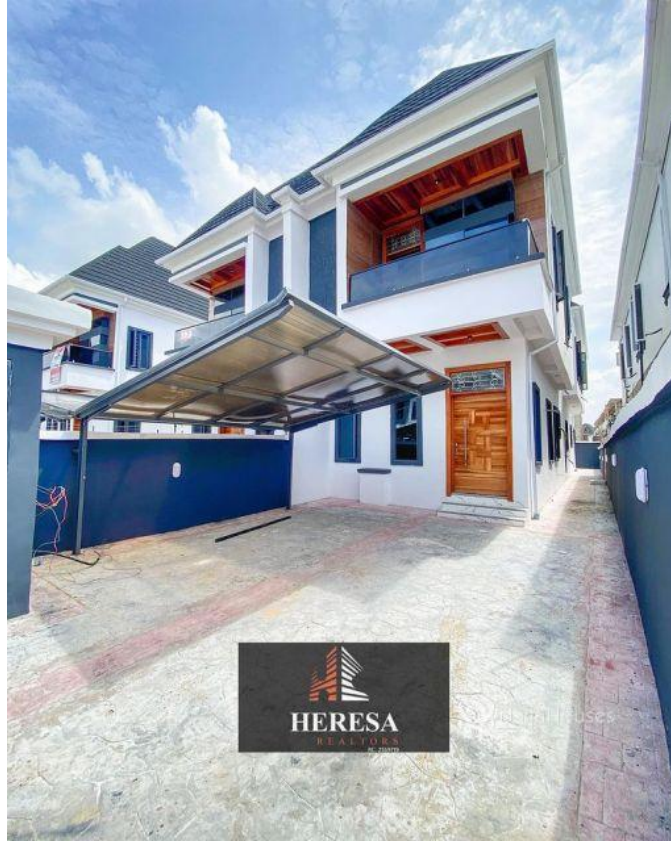

2nd tollgate, lagos, Lekki, Lekki, Lagos

2nd tollgate, lagos, Lekki, Lekki, Lagos

NGN 80,000,000.00

Oluchi Onuegbu

Nigeria

Mobile: 09091394938

Office:

Fax:

heresarealtors@gmail.com