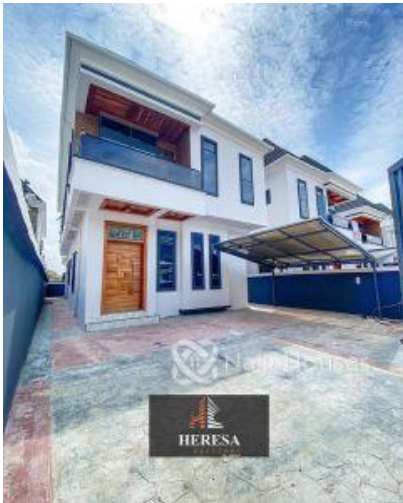

Property Summary

Features

No Records Found

Property ID:	P0986793582
Category:	For Sale
Market Status:	Active
Listed Price:	80000000
Year Built:	
Property Size:	Sq m
Building Size:	Sq m
Lot Size:	Sq m
Price per Sq. Meter:	
Bedroom:	4
Bathroom:	
Toilets:	
Parking:	
Service Fee:	
Other Fee:	
Tax Per Annum:	
Insurance Per Annum:	
HOA Per Annum: