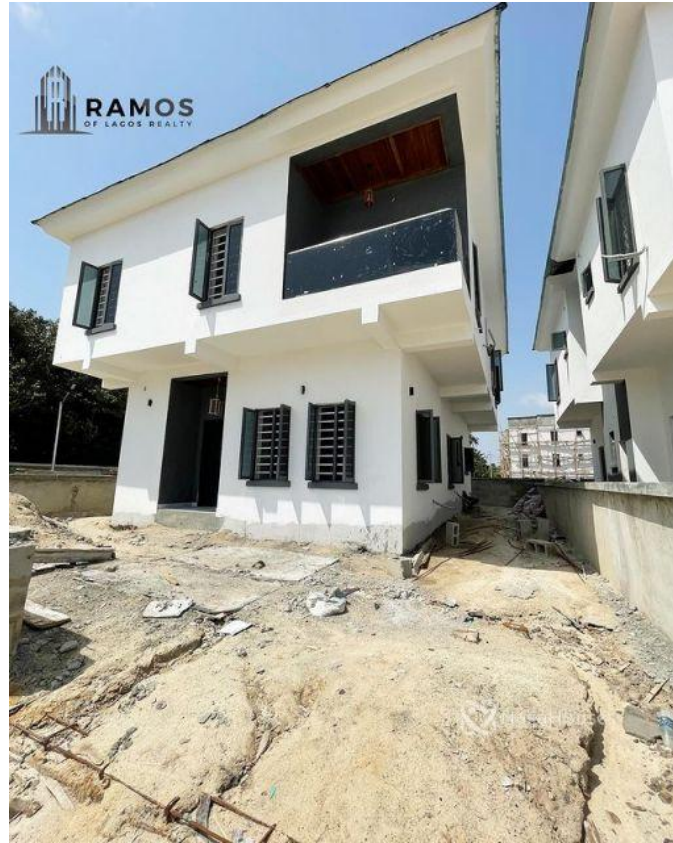

2nd toll gate,lekki, Lekki, Lekki, Lagos

2nd toll gate,lekki, Lekki, Lekki, Lagos

NGN 85,000,000.00

Ramos Of Lagos Realty
Nigeria

Mobile: 08133355522
Office:
Fax:
info@ramosofrealty.com

Property Details

Category **For Sale**

Status **Active**

Price/Sq Ft ₦

On
naijahouses.com
1096 days

Type **Duplex**

Built

4 BEDROOM DETACHED HOME FOR SALE!!! Location: 2nd Toll Gate, Lekki, Lagos Price: 85M (\$150K)
Features: - All Rooms Ensuite - POP Ceilings - Fitted Kitchen - Stamp Concrete Floors - Spacious Compound - Family Lounge - Balcony - Water Heater - Electric Fence - Closet - Walk-in Shower - 24hrs Electricity - 24hrs Security

Property Summary

Features

No Records Found

Property ID:	P3373883878
Category:	For Sale
Market Status:	Active
Listed Price:	85000000
Year Built:	
Property Size:	Sq m
Building Size:	Sq m
Lot Size:	100Sq m
Price per Sq. Meter:	
Bedroom:	4
Bathroom:	
Toilets:	
Parking:	
Service Fee:	
Other Fee:	
Tax Per Annum:	
Insurance Per Annum:	
HOA Per Annum:	