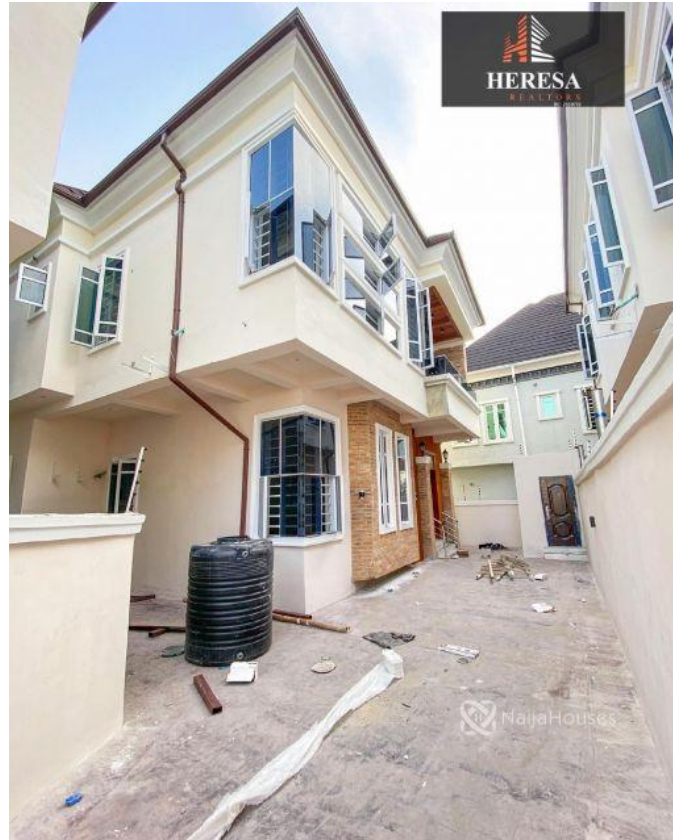

2ND TOLL GATE,LAGOS, Lekki, Lekki, Lagos

2ND TOLL GATE,LAGOS, Lekki, Lekki, Lagos

NGN 105,000,000.00

Oluchi Onuegbu

Nigeria

Mobile: 09091394938

Office:

Fax:

heresarealtors@gmail.com

Property Details

Category **For Sale**

Status **Active**

Price/Sq Ft ₦

On
naijahouses.com
1253 days

Type **Duplex**

Built

4 BEDROOM FULLY DETACHED DUPLEX WITH BQ LOCATION: 2ND TOLL GATE, LAGOS PRICE: N105M
Features: -Rooms En suite -Inverter -Gated estate -Tiled floor -Wardrobes -POP ceiling -Jacuzzi -Fitted Kitchen
-Musical speakers -Cctv -2 living rooms -Shower -Balcony -Parking Space -Serene environment