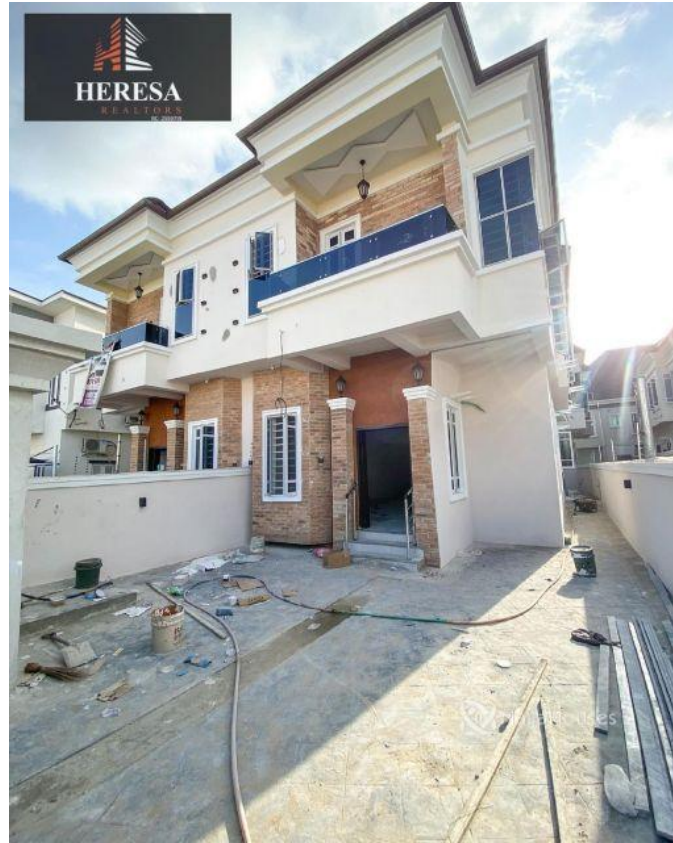

2ND TOLL GATE, LAGOS, Lekki, Lekki, Lagos

2ND TOLL GATE, LAGOS, Lekki, Lekki, Lagos

NGN 75,000,000.00

Oluchi Onuegbu

Nigeria

Mobile: 09091394938

Office:

Fax:

heresarealtors@gmail.com

Property Details

Category **For Sale**

Status **Active**

Price/Sq Ft ₦

On
naijahouses.com
1265 days

Type **Duplex**

Built

4 BEDROOM SEMI-DETACHED DUPLEX WITH BQ LOCATION: 2ND TOLL GATE, LAGOS PRICE: N75M
Features: -Rooms En suite -Tiled floor -Wardrobes -POP ceiling -Jacuzzi -Fitted Kitchen -Musical speakers -Cctv -2 living rooms -Shower -Balcony -Parking Space -Serene environment