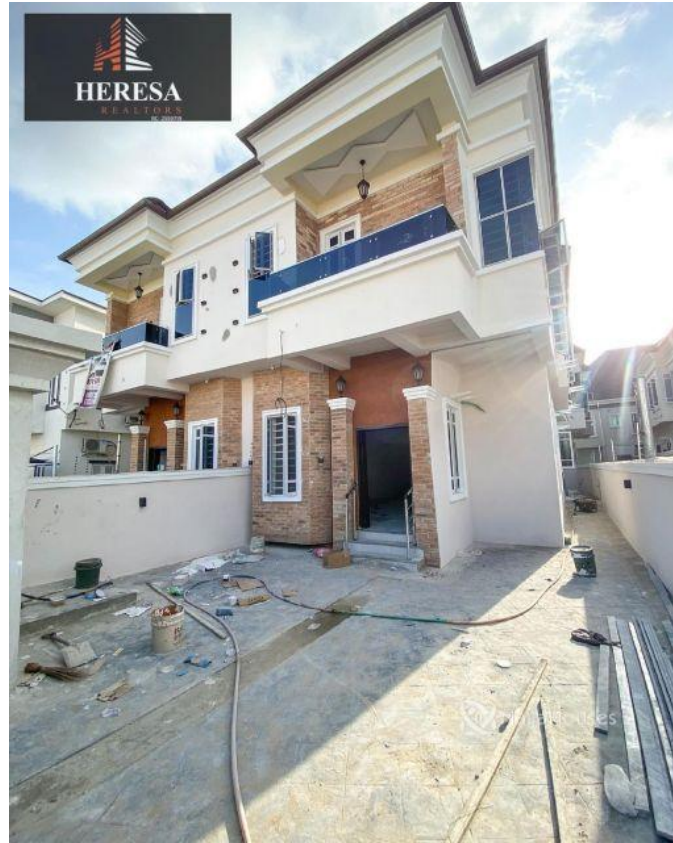

2ND TOLL GATE, LAGOS, Lekki, Lekki, Lagos

2ND TOLL GATE, LAGOS, Lekki, Lekki, Lagos

NGN 75,000,000.00

Oluchi Onuegbu

Nigeria

Mobile: 09091394938

Office:

Fax:

heresarealtors@gmail.com

Property Details

Category **For Sale**

Status **Active**

Price/Sq Ft ₦

On
naijahouses.com
1253 days

Type **Duplex**

Built

4 BEDROOM SEMI DETACHED DUPLEX WITH BQ LOCATION: 2ND TOLL GATE, LAGOS PRICE: N75M
Features: -Rooms En suite -Tiled floor -Wardrobes -POP ceiling -Jacuzzi -Fitted Kitchen -Musical speakers -
Cctv -2 living rooms -Shower -Balcony -Parking Space -Serene environment