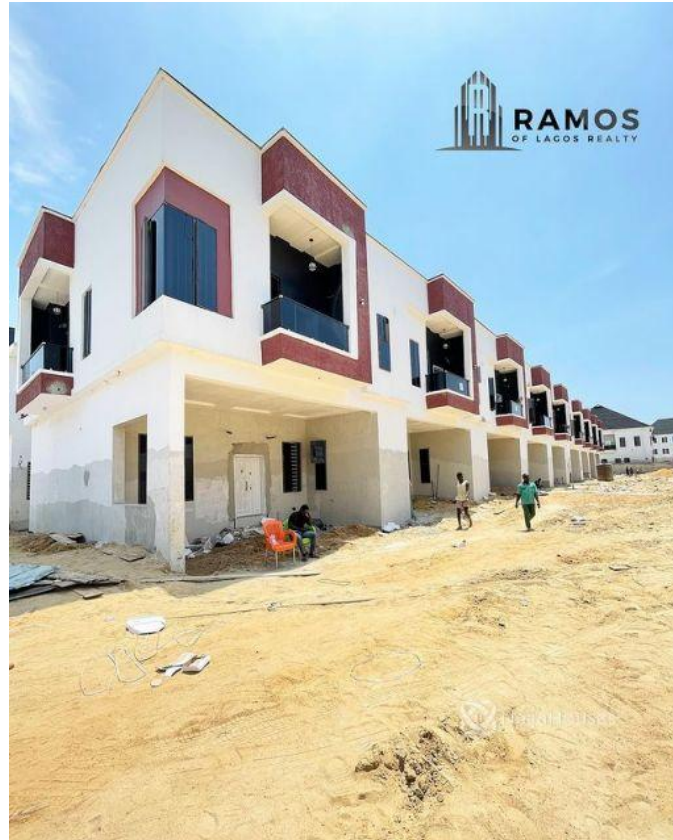

2nd toll gate lekki, Lekki Phase 1, Lekki, Lagos

2nd toll gate lekki, Lekki Phase 1, Lekki, Lagos

NGN 57,000,000.00

Ramos Of Lagos Realty
Nigeria

Mobile: 08133355522
Office:
Fax:
info@ramosofrealty.com

Property Details

Category **For Sale**

Status **Active**

Price/Sq Ft ₦

On
naijahouses.com
1115 days

Type
Terraces

Built

4 BEDROOM TERRACE HOME FOR SALE Location: 2nd Toll Gate, Lekki, Lagos Price: 57000000 Features: - All Rooms Ensuite - POP Ceilings - Fully Fitted Kitchen - Dining Area - 24/7 Security - Family Lounge - 24/7 Electricity - Interlocked Floors - Swimming Pool - Fully Serviced - Balcony - Gym - Adequate Parking - Spacious Rooms - Water Heaters - Spacious Compound - Walk-in Closet - Walk-in Shower