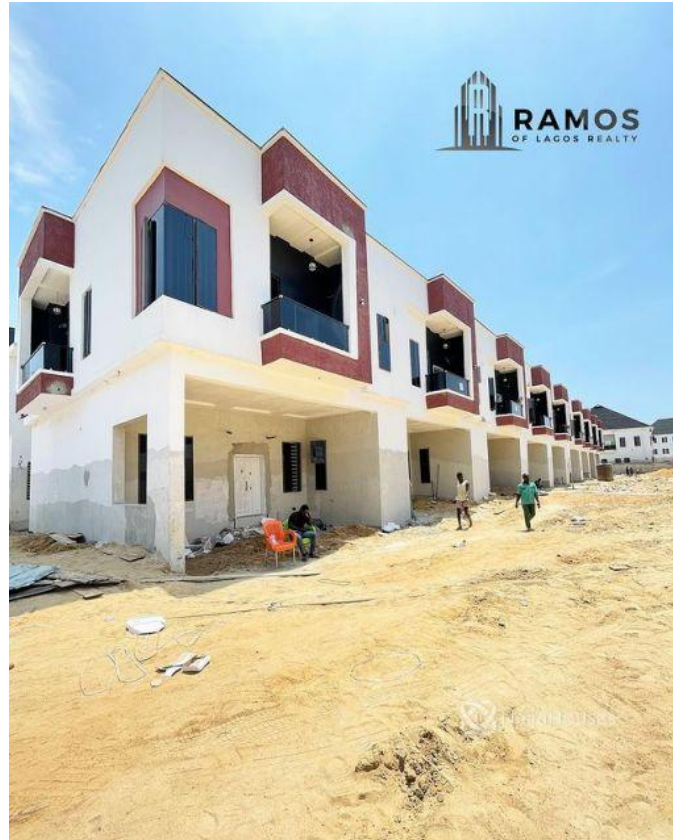

2nd toll gate lekki, Lekki Phase 1, Lekki, Lagos

2nd toll gate lekki, Lekki Phase 1, Lekki, Lagos

NGN 57,000,000.00

Ramos Of Lagos Realty
Nigeria

Mobile: 08133355522
Office:
Fax:
info@ramosofrealty.com

Property Details

Category **For Sale**

Status **Active**

Price/Sq Ft ₦

On
naijahouses.com
1067 days

Type
Terraces

Built

4 BEDROOM TERRACE HOME FOR SALE Location: 2nd Toll Gate, Lekki, Lagos Price: 57000000 Features: - All Rooms Ensuite - POP Ceilings - Fully Fitted Kitchen - Dining Area - 24/7 Security - Family Lounge - 24/7 Electricity - Interlocked Floors - Swimming Pool - Fully Serviced - Balcony - Gym - Adequate Parking - Spacious Rooms - Water Heaters - Spacious Compound - Walk-in Closet - Walk-in Shower