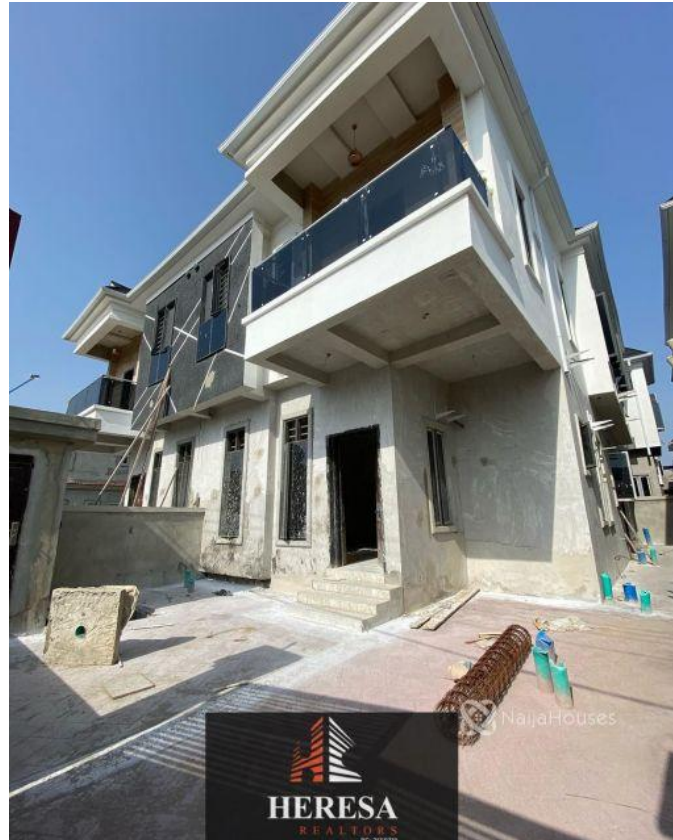

2ND TOLL GATE LEKKI, Lekki, Lekki, Lagos

2ND TOLL GATE LEKKI, Lekki, Lekki, Lagos

NGN 73,000,000.00

Oluchi Onuegbu

Nigeria

Mobile: 09091394938

Office:

Fax:

heresarealtors@gmail.com

Property Details

Category **For Sale**

Status **Active**

Price/Sq Ft ₦

On
naijahouses.com
1309 days

Type **Duplex**

Built

4 BEDROOM SEMI DETACHED DUPLEX WITH BQ FOR SALE LOCATION:2ND TOLL GATE LEKKI Features: - Rooms En suite -CCTV -2 living rooms -Tiled floor -Wardrobes -Spacious rooms -POP ceiling -Fitted Kitchen - Pantry -Balcony -Jacuzzi -Shower -Serene environment -Gated estate