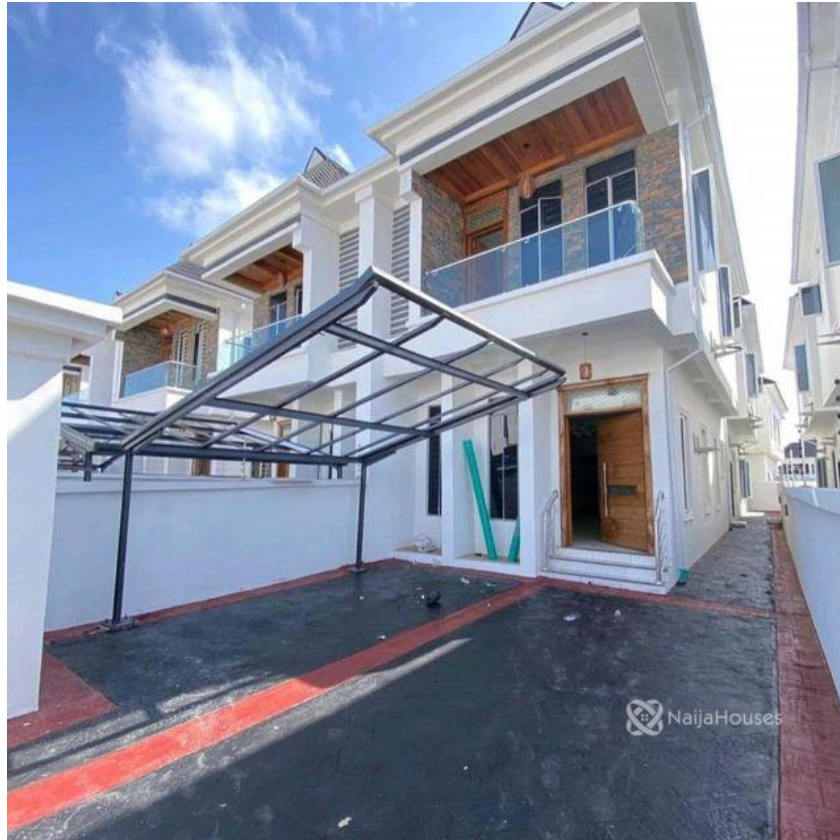

2nd Toll gate Lekki. lagos, Lekki, Lekki, Lagos

2nd Toll gate Lekki. lagos, Lekki, Lekki, Lagos

NGN 75,000,000.00

Hodisol Homes
Nigeria

Mobile: 0706 886 1004
Office:
Fax:
Support@hodisolhome.com

Property Details

Category **For Sale**

Status **Active**

Price/Sq Ft ₦

On
naijahouses.com
1246 days

Type **Duplex**

Built

Brand new 4 bed Semi Detached House

Property Summary