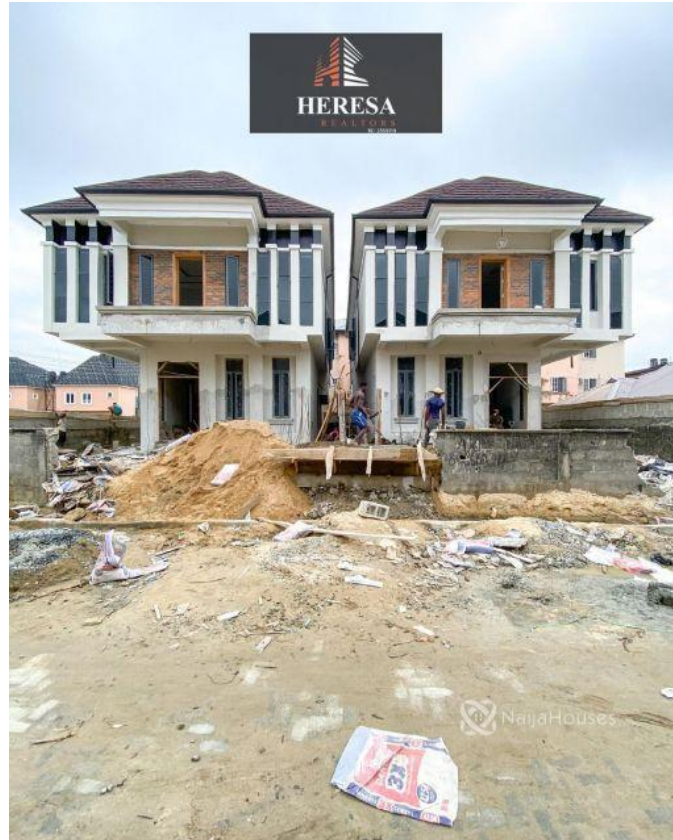

2nd toll gate lekki lagos, Lekki, Lekki, Lagos

2nd toll gate lekki lagos, Lekki, Lekki, Lagos

NGN 110,000,000.00

Oluchi Onuegbu

Nigeria

Mobile: 09091394938

Office:

Fax:

heresarealtors@gmail.com

Property Details

Category **For Sale**

Status **Active**

Price/Sq Ft ₦

On
naijahouses.com
1264 days

Type **Duplex**

Built

5 BEDROOM FULLY DETACHED DUPLEX WITH BQ FOR SALE LOCATION: 2ND TOLL GATE LEKKI LAGOS
PRICE: N110M

Property Summary

Features

No Records Found

Property ID:	P0494382273
Category:	For Sale
Market Status:	Active
Listed Price:	110000000
Year Built:	
Property Size:	Sq m
Building Size:	Sq m
Lot Size:	Sq m
Price per Sq. Meter:	
Bedroom:	5
Bathroom:	
Toilets:	
Parking:	
Service Fee:	
Other Fee:	
Tax Per Annum:	
Insurance Per Annum:	
HOA Per Annum:	