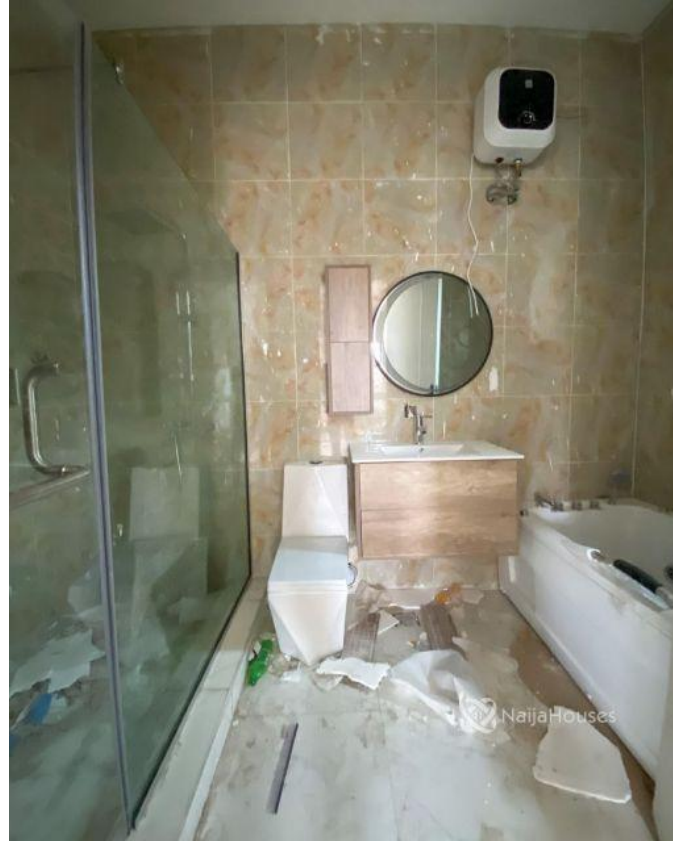

2nd toll gate, lekki, lagos, Lekki, Lekki, Lagos

2nd toll gate, lekki, lagos, Lekki, Lekki, Lagos

NGN 110,000,000.00

Oluchi Onuegbu

Nigeria

Mobile: 09091394938

Office:

Fax:

heresarealtors@gmail.com