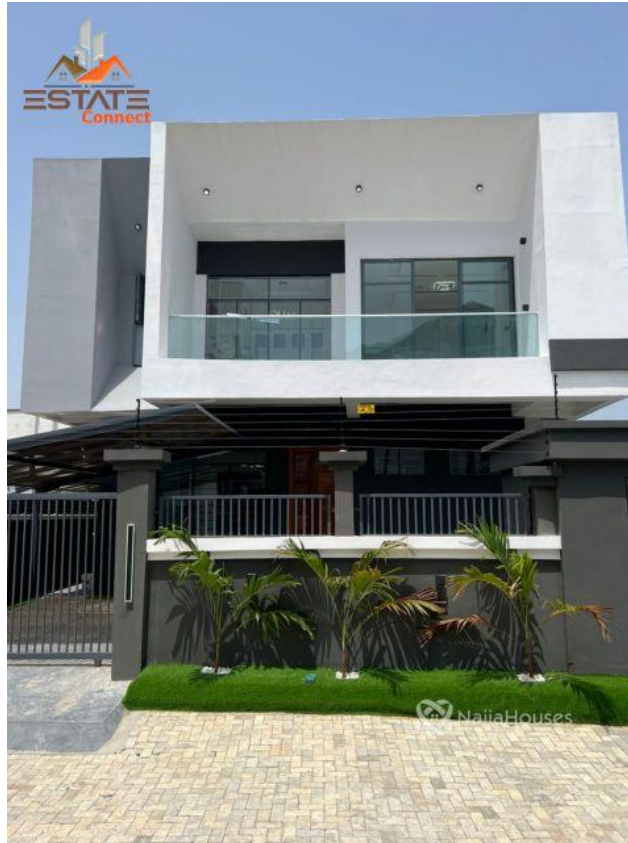

## 2nd toll gate, Lekki, Lagos

## 2nd toll gate, Lekki, Lagos

**NGN 190,000,000.00**

Olaoluwa Agbana  
Nigeria

Mobile: 08057791769  
Office:  
Fax:  
[estateconnect@gmail.com](mailto:estateconnect@gmail.com)

PRICE: N190,000,000

LOCATION: 2nd toll gate, LEKKI

IMMACULATELY BUILT LUXURY 4 BED FULLY DETACHED DUPLEX WITH BQ.

## Property Photos