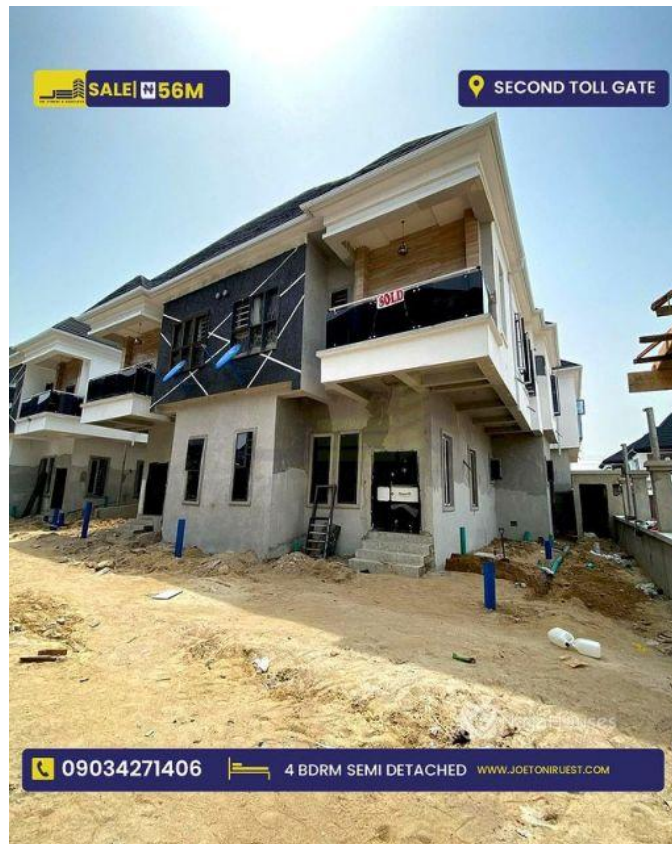

2nd toll gate, Lekki, Lagos

2nd toll gate, Lekki, Lagos

NGN 56,000,000.00

Joe Etoniru
Nigeria

Mobile: 08082163583
Office:
Fax:
chidi@joetoniruest.com

Property Details

Category **For Sale**

Status **Active**

Price/Sq Ft ₦

On
naijahouses.com
1359 days

Type **Duplex**

Built

Brand New 4 Bedroom Semi-detached House for Sale; Call/Chat with Adenike 09034271406 for more details or to schedule an inspection... "There's no place like home." Features; All rooms en-suite, fitted kitchen, 24 hours security, standard wardrobes, CCTV cameras.