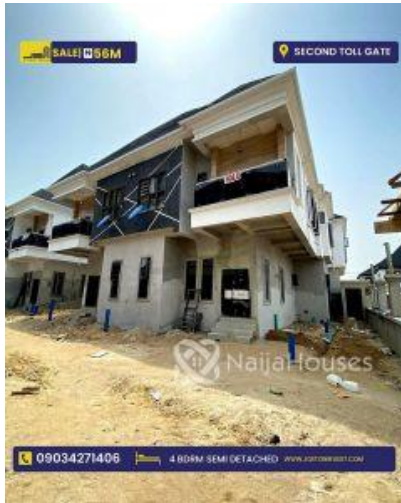

Property Summary

Features

No Records Found

Property ID:	P0957361745
Category:	For Sale
Market Status:	Active
Listed Price:	56000000
Year Built:	
Property Size:	Sq m
Building Size:	Sq m
Lot Size:	Sq m
Price per Sq. Meter:	
Bedroom:	4
Bathroom:	
Toilets:	
Parking:	
Service Fee:	
Other Fee:	
Tax Per Annum:	
Insurance Per Annum:	
HOA Per Annum: