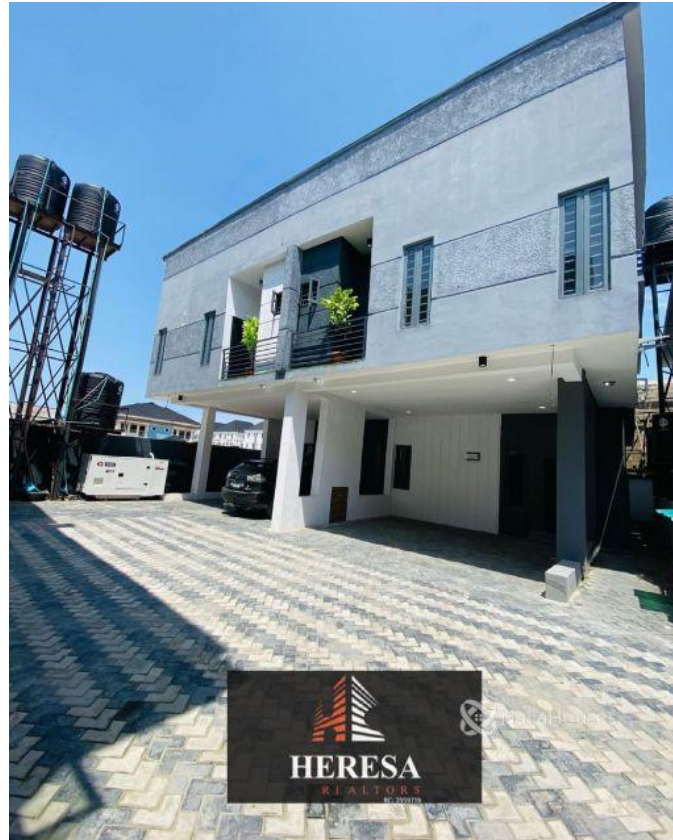

## 2nd toll gate ,Lagos, Lekki, Lekki, Lagos

## Property Details

Category **For Sale**

Status **Active**

Price/Sq Ft ₦

On  
naijahouses.com  
**1227 days**

Type **Duplex**

Built

FOR SALE 4 BEDROOM SEMI DETACHED DUPLEX LOCATION: 2nd toll gate ,Lagos PRICE: N60M Features:  
-Rooms En suite -Tiled floor -Wardrobes -POP ceiling -Jacuzzi -Fitted Kitchen -Musical speakers -Cctv -Shower  
-Balcony -Parking Space -Serene environment

## Property Photos