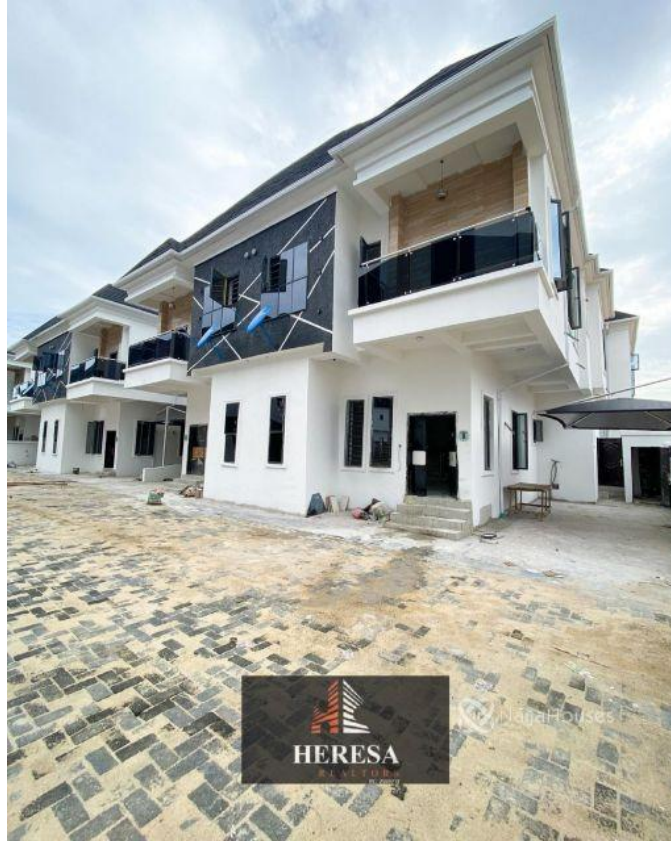

## 2nd Toll Gate, Lagos, Lekki, Lekki, Lagos

## 2nd Toll Gate, Lagos, Lekki, Lekki, Lagos

**NGN 65,000,000.00**

Oluchi Onuegbu

Nigeria

Mobile: 09091394938

Office:

Fax:

[heresarealtors@gmail.com](mailto:heresarealtors@gmail.com)

## Property Details

Category **For Sale**

Status **Active**

Price/Sq Ft ₦

On  
naijahouses.com  
**1264 days**

Type **Duplex**

Built

FULLY SERVICED 4 BEDROOM SEMI DETACHED DUPLEX WITH BQ LOCATION: 2ND TOLL GATE ,LAGOS  
PRICE: N65M Features: -Rooms En suite -Tiled floor -Wardrobes -POP ceiling -Car port -Jacuzzi -Fitted  
Kitchen -Musical speakers -Cctv -2 living rooms -Shower -Balcony -Parking Space -Serene environment -Fully  
serviced

## Property Photos