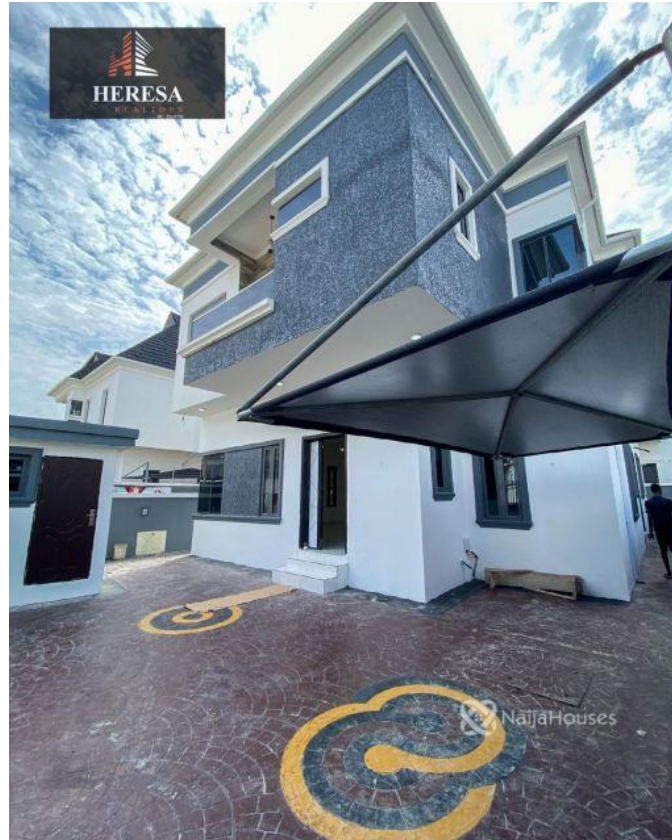

## 2nd ToLL Gate, Lagos, Lekki, Lekki, Lagos

## Property Details

Category **For Sale**

Status **Active**

Price/Sq Ft ₦

On  
naijahouses.com  
**1267 days**

Type **Duplex**

Built

4 BEDROOM FULLY DETACHED DUPLEX WITH BQ LOCATION: 2ND TOLL GATE, LAGOS PRICE: N90M  
Features: -Rooms En suite -Tiled floor -Wardrobes -Car park for 3cars -POP ceiling -Car port -Jacuzzi -Fitted Kitchen -Musical speakers -Cctv -2 living rooms -Shower -Balcony -Parking Space -Serene environment Title: Governor's consent

## Property Photos