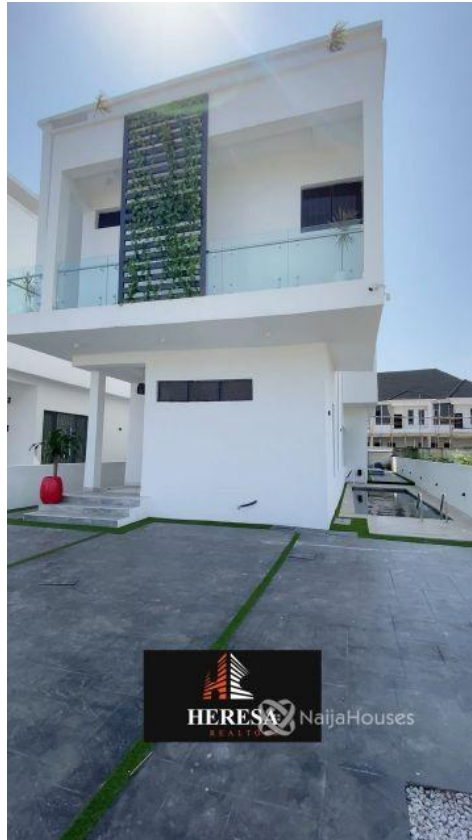

2nd lekki, tollgate, Lekki, Lekki, Lagos

2nd lekki, tollgate, Lekki, Lekki, Lagos

NGN 210,000,000.00

Oluchi Onuegbu

Nigeria

Mobile: 09091394938

Office:

Fax:

heresarealtors@gmail.com