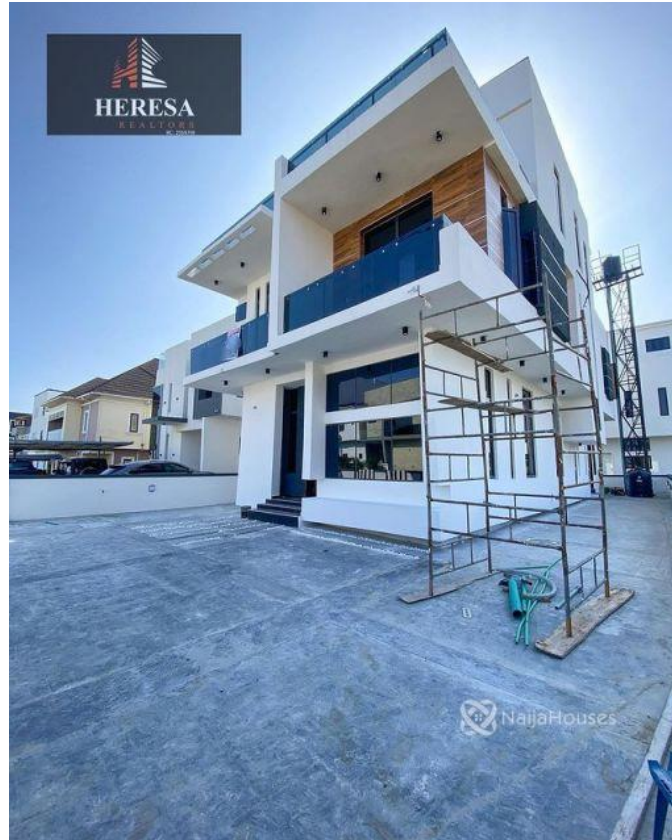

2nd Lekki tollgate, Lekki, Lekki, Lagos

2nd Lekki tollgate, Lekki, Lekki, Lagos

NGN 180,000,000.00

Oluchi Onuegbu

Nigeria

Mobile: 09091394938

Office:

Fax:

heresarealtors@gmail.com