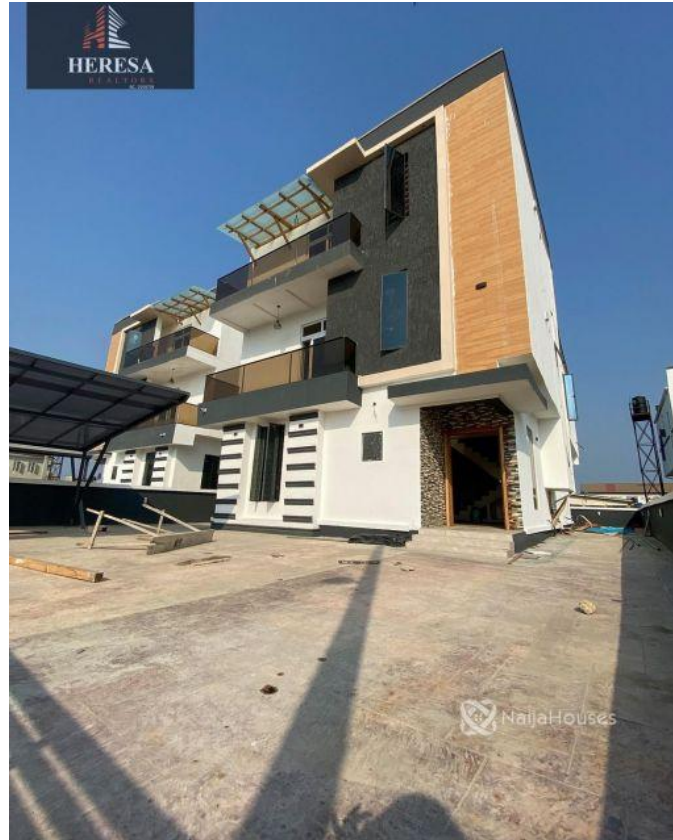

2ND LEKKI TOLLGATE ,LAGOS, Lekki, Lekki, Lagos

2ND LEKKI TOLLGATE ,LAGOS, Lekki, Lekki, Lagos

NGN 135,000,000.00

Oluchi Onuegbu

Nigeria

Mobile: 09091394938

Office:

Fax:

heresarealtors@gmail.com