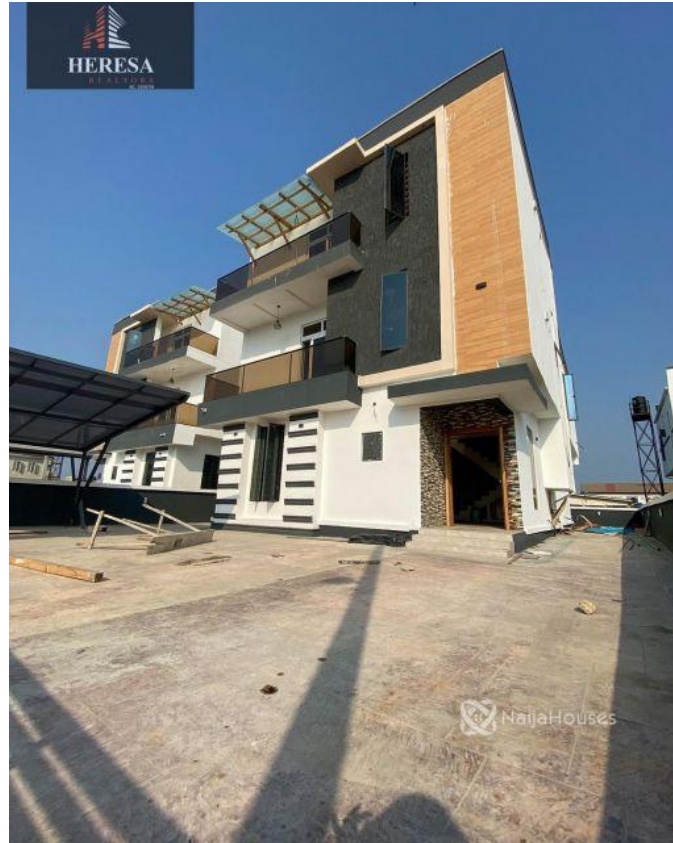

## 2ND LEKKI TOLLGATE ,LAGOS, Lekki, Lekki, Lagos

## Property Details

Category **For Sale**

Status **Active**

Price/Sq Ft ₦

On  
naijahouses.com  
**1347 days**

Type **Duplex**

Built

PRICE : N135M CONTEMPORARY 5 BEDROOM FULLY DETACHED DUPLEX WITH SWIMMING POOL FOR SALE