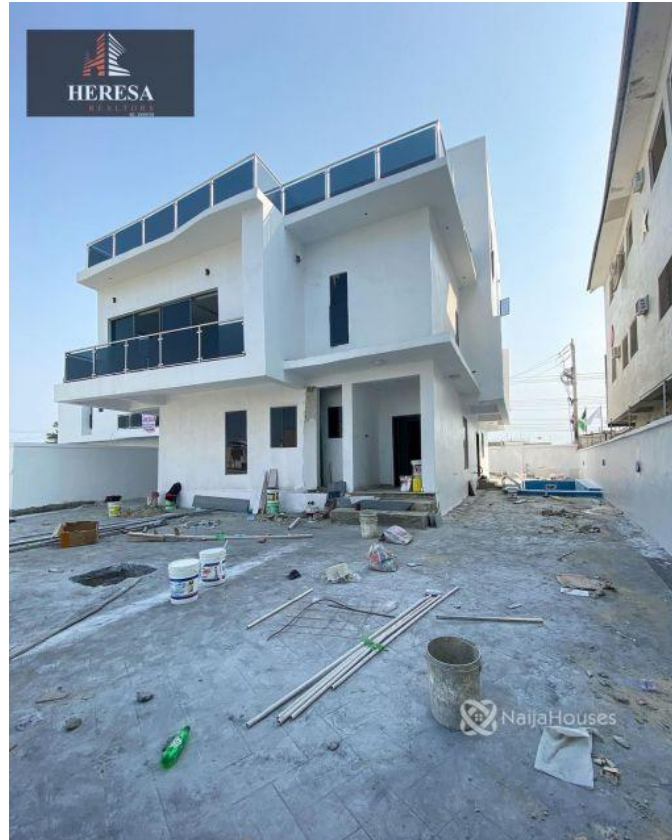

2ND LEKKI TOLLGATE ,LAGOS, Lekki, Lekki, Lagos

2ND LEKKI TOLLGATE ,LAGOS, Lekki, Lekki, Lagos

NGN 130,000,000.00

Oluchi Onuegbu

Nigeria

Mobile: 09091394938

Office:

Fax:

heresarealtors@gmail.com