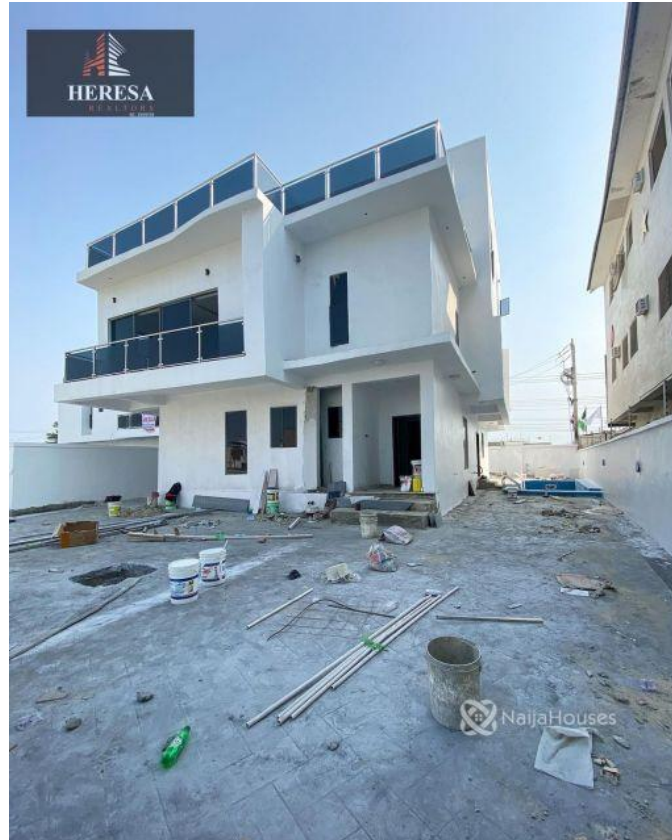

2ND LEKKI TOLLGATE ,LAGOS, Lekki, Lekki, Lagos

2ND LEKKI TOLLGATE ,LAGOS, Lekki, Lekki, Lagos

NGN 130,000,000.00

Oluchi Onuegbu
Nigeria

Mobile: 09091394938
Office:
Fax:
heresarealtors@gmail.com