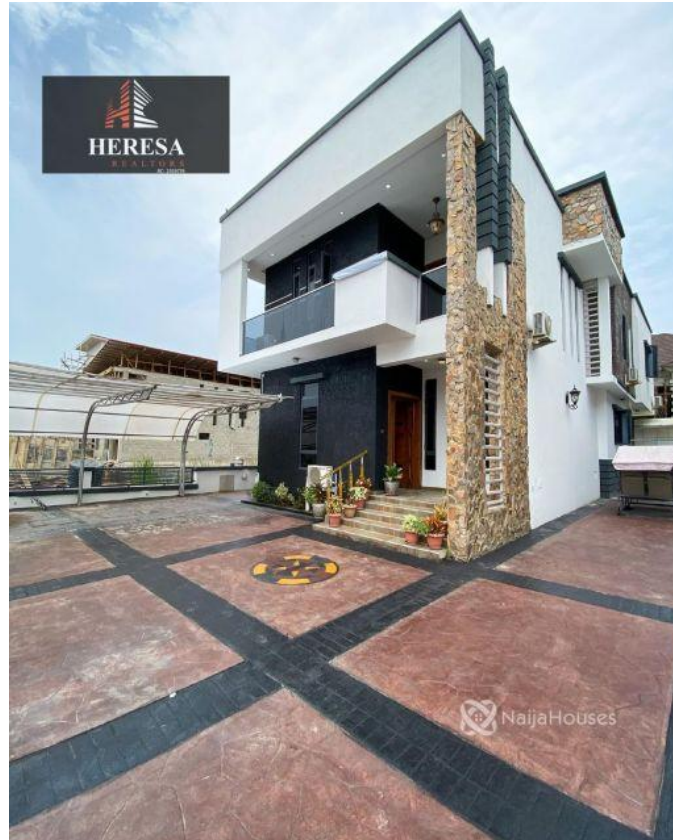

2ND LEKKI TOLL GATE, Lekki, Lekki, Lagos

2ND LEKKI TOLL GATE, Lekki, Lekki, Lagos

NGN 145,000,000.00

Oluchi Onuegbu

Nigeria

Mobile: 09091394938

Office:

Fax:

FULLY FURNISHED 4 BEDROOM FULLY DETACHED DUPLEX WITH SWIMMING POOL FOR SALE
LOCATION:2ND LEKKI TOLL GATE, LAGOS PRICE: N145M Features: -Rooms En suite -Fully furnished -
Inverter -24hrs Security -Gated estate -Swimming pool -Musical speakers -CCTV -Tiled floor -Jacuzzi -1Bq -
Wardrobes -Spacious rooms -POP ceiling -Fitted Kitchen -Shower -Balcony -Parking Space -Serene
environment