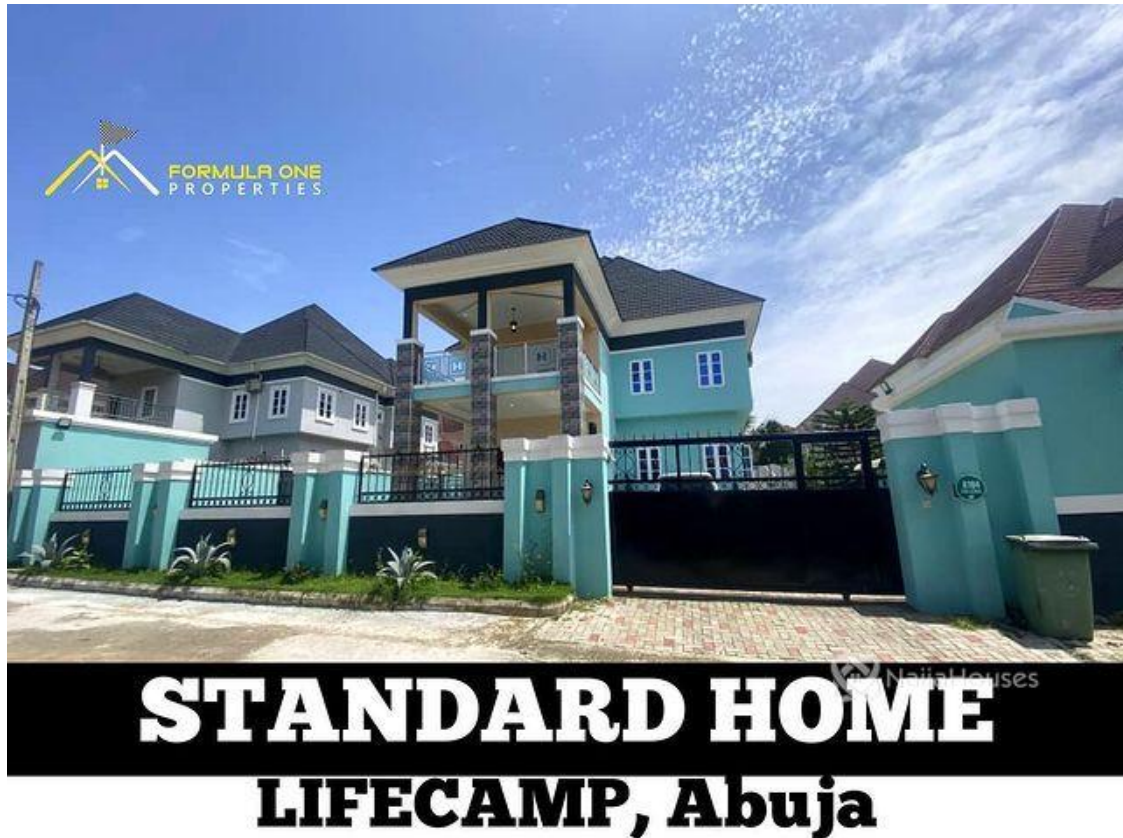

2 minutes from GODAB ESTATE, Life Camp, Abuja, Abuja
FCT

2 minutes from GODAB ESTATE, Life Camp, Abuja, Abuja FCT

NGN 175,000,000.00

Alao Oluwayomi

Nigeria

Mobile: 08103691985

Office:

Fax:

formula1properties@gmail.com

Property Details

Category **For Sale**

Status **Active**

Price/Sq Ft ₦

On
naijahouses.com
429 days

Type **Luxury Homes**

Built

Standard finished 4 bedroom fully detached duplex

Property Summary

Features

No Records Found

Property ID:	P2910257502
Category:	For Sale
Market Status:	Active
Listed Price:	175000000
Year Built:	
Property Size:	Sq m
Building Size:	Sq m
Lot Size:	Sq m
Price per Sq. Meter:	
Bedroom:	4
Bathroom:	
Toilets:	
Parking:	
Service Fee:	
Other Fee:	
Tax Per Annum:	
Insurance Per Annum:	
HOA Per Annum:	