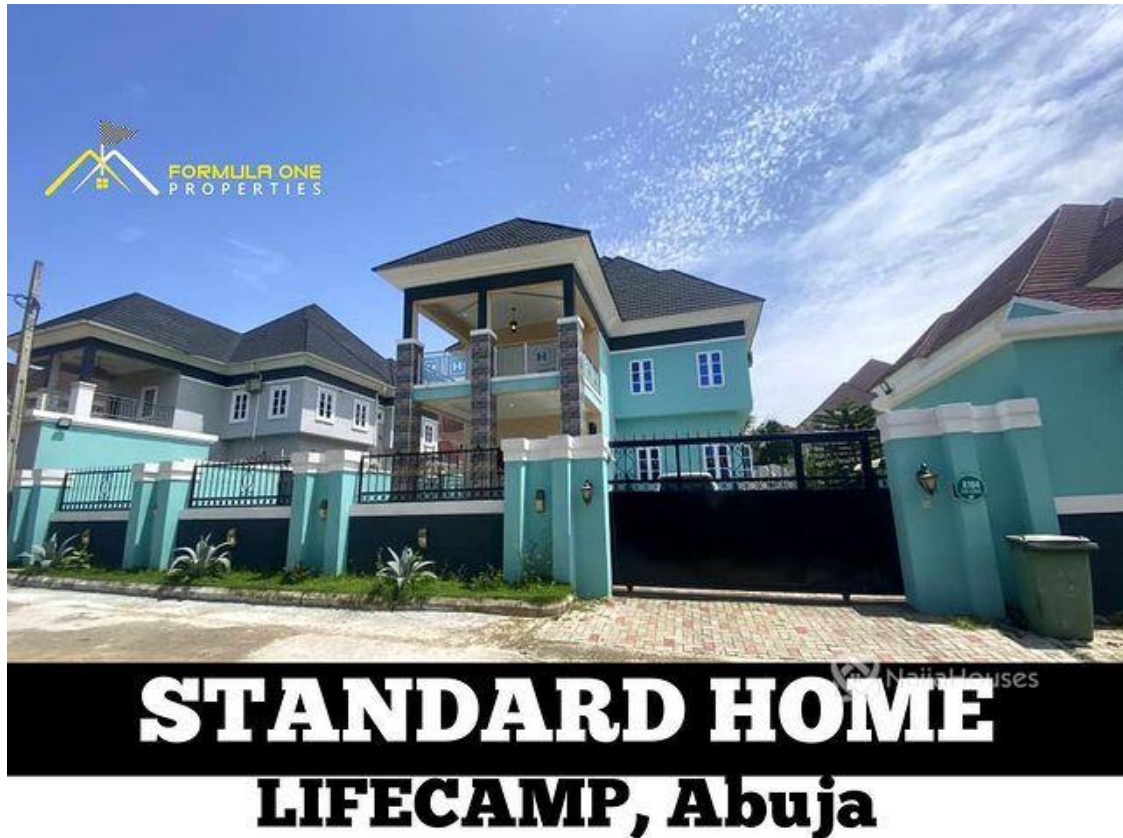

2 minutes from GODAB ESTATE, Life Camp, Abuja, Abuja  
FCT

2 minutes from GODAB ESTATE, Life Camp, Abuja, Abuja FCT

**NGN 175,000,000.00**

Alao Oluwayomi

Nigeria

Mobile: 08103691985

Office:

Fax:

## Property Details

Category **For Sale**

Status **Active**

Price/Sq Ft ₦

On  
naijahouses.com  
**290 days**

Type **Luxury Homes**

Built

Standard finished 4 bedroom fully detached duplex

### Features

No Records Found

Property ID:	P2910257502
Category:	For Sale
Market Status:	Active
Listed Price:	175000000
Year Built:	
Property Size:	Sq m
Building Size:	Sq m
Lot Size:	Sq m
Price per Sq. Meter:	
Bedroom:	4
Bathroom:	
Toilets:	
Parking:	
Service Fee:	
Other Fee:	
Tax Per Annum:	
Insurance Per Annum:	
HOA Per Annum:	

## Property Photos